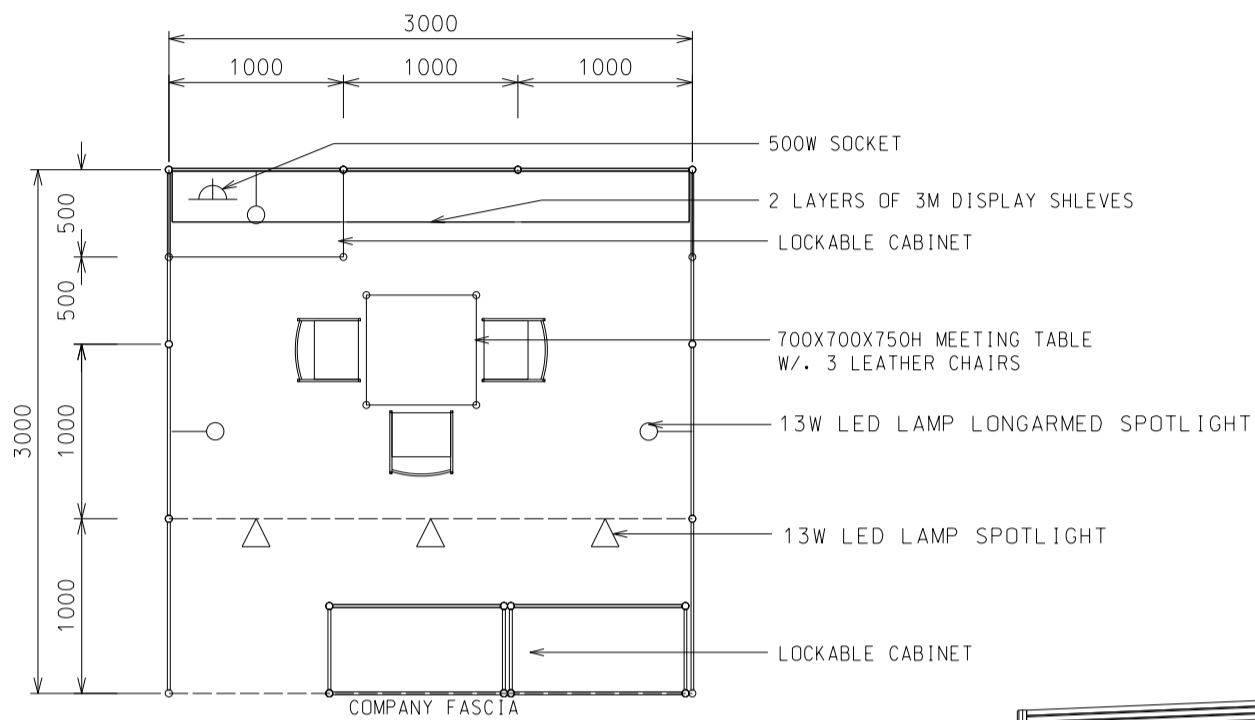

HKTDC World of Snacks

9 sq.m Standard Booth (B)- 3mx3m

九平方米標準展台 (B) - 3米 x 3米

PLAN

PERSPECTIVE

ELEVATION

BOOTH SPECIFICATIONS		QTY.
	1000W x 500D x 750H CABINET	3
	3000W x 300D SLOPE WOODEN DISPLAY SHELF	2
	13W LED LAMP SPOTLIGHT (YELLOW LIGHT)	3
	13W LED LAMP LONGARMED SPOTLIGHT (YELLOW LIGHT)	3
	700W x 700D x 750H MEETING TABLE	1
	BLACK LEATHER CHAIR	3
	CEILING BEAM	3M
	500W SOCKET	1
	RUBBISH BIN & CARPET (9sqm.)	

*The Hong Kong Trade Development Council reserves the right to change the configuration if necessary.

*如有需要，香港貿易發展局有權更改攤位結構。

HKTDC World of Snacks

9 sq.m Left Corner Booth (B)- 3m x 3m

九平方米左邊角位展台 (B) - 3米 x 3米

BOOTH SPECIFICATIONS		QTY.
	1000W x 500D x 750H CABINET	3
	3000W x 300D SLOPE WOODEN DISPLAY SHELF	2
	13W LED LAMP SPOTLIGHT (YELLOW LIGHT)	3
	13W LED LAMP LONGARMED SPOTLIGHT (YELLOW LIGHT)	3
	700W x 700D x 750H MEETING TABLE	1
	BLACK LEATHER CHAIR	3
	CEILING BEAM	3M
	500W SOCKET	1
	RUBBISH BIN & CARPET (9sqm.)	

PLAN

PERSPECTIVE

ELEVATION

BOOTH SPECIFICATIONS		QTY.
	1000W x 500D x 750H CABINET	3
	3000W x 300D SLOPE WOODEN DISPLAY SHELF	2
	13W LED LAMP SPOTLIGHT (YELLOW LIGHT)	3
	13W LED LAMP LONGARMED SPOTLIGHT (YELLOW LIGHT)	3
	700W x 700D x 750H MEETING TABLE	1
	BLACK LEATHER CHAIR	3
	CEILING BEAM	3M
	500W SOCKET	1
	RUBBISH BIN & CARPET (9sqm.)	