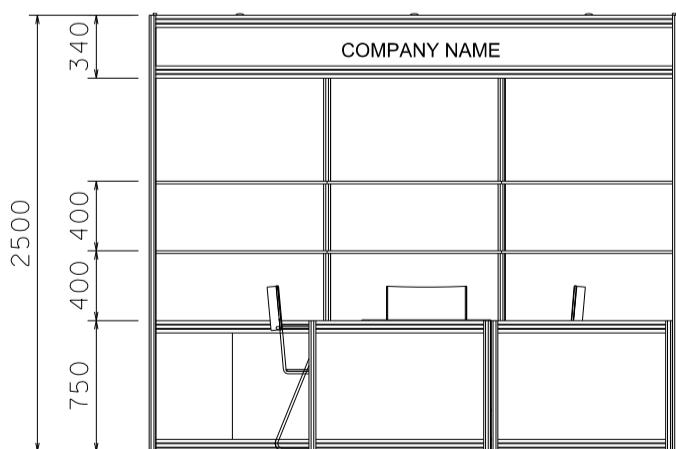

HKTDC World of Snacks

9 sq.m Standard Booth (B)- 3mx3m

九平方米標準展台 (B) - 3米 x 3米

PLAN

PERSPECTIVE

ELEVATION

BOOTH SPECIFICATIONS		QTY.
	1000W x 500D x 750H CABINET	3
	3000W x 300D SLOPE WOODEN DISPLAY SHELF	2
	13W LED LAMP SPOTLIGHT (YELLOW LIGHT)	3
	13W LED LAMP LONGARMED SPOTLIGHT (YELLOW LIGHT)	3
	700W x 700D x 750H MEETING TABLE	1
	BLACK LEATHER CHAIR	3
	CEILING BEAM	3M
	500W SOCKET	1
	RUBBISH BIN & CARPET (9sqm.)	

*The Hong Kong Trade Development Council reserves the right to change the configuration if necessary.

*如有需要，香港貿易發展局有權更改攤位結構。

HKTDC World of Snacks

9 sq.m Left Corner Booth (B)- 3m x 3m

九平方米左邊角位展台 (B) - 3米 x 3米

BOOTH SPECIFICATIONS		QTY.
	1000W x 500D x 750H CABINET	3
	3000W x 300D SLOPE WOODEN DISPLAY SHELF	2
	13W LED LAMP SPOTLIGHT (YELLOW LIGHT)	3
	13W LED LAMP LONGARMED SPOTLIGHT (YELLOW LIGHT)	3
	700W x 700D x 750H MEETING TABLE	1
	BLACK LEATHER CHAIR	3
	CEILING BEAM	3M
	500W SOCKET	1
	RUBBISH BIN & CARPET (9sqm.)	

PLAN

PERSPECTIVE

ELEVATION

BOOTH SPECIFICATIONS		QTY.
	1000W x 500D x 750H CABINET	3
	3000W x 300D SLOPE WOODEN DISPLAY SHELF	2
	13W LED LAMP SPOTLIGHT (YELLOW LIGHT)	3
	13W LED LAMP LONGARMED SPOTLIGHT (YELLOW LIGHT)	3
	700W x 700D x 750H MEETING TABLE	1
	BLACK LEATHER CHAIR	3
	CEILING BEAM	3M
	500W SOCKET	1
	RUBBISH BIN & CARPET (9sqm.)	