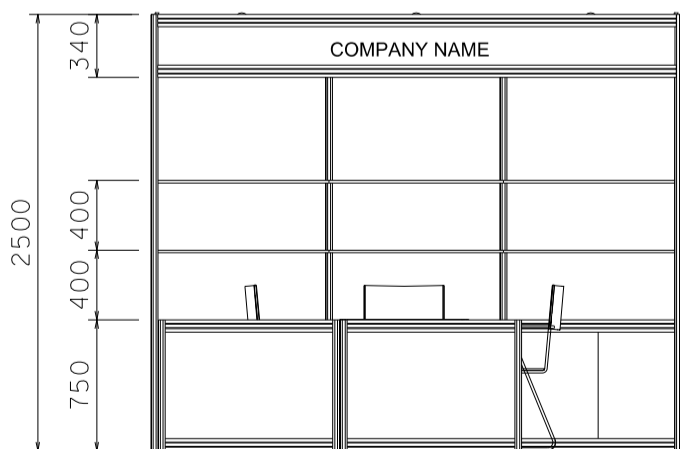

HKTDC World of Snacks

9 sq.m Standard Booth (B)- 3mx3m

九平方米標準展台 (B) - 3米 x 3米

PLAN

PERSPECTIVE

ELEVATION

BOOTH SPECIFICATIONS		QTY.
	1000W x 500D x 750H CABINET	3
	3000W x 300D SLOPE WOODEN DISPLAY SHELF	2
	13W LED LAMP SPOTLIGHT (YELLOW LIGHT)	3
	13W LED LAMP LONGARMED SPOTLIGHT (YELLOW LIGHT)	3
	700W x 700D x 750H MEETING TABLE	1
	BLACK LEATHER CHAIR	3
	CEILING BEAM	3M
	500W SOCKET	1
	RUBBISH BIN & CARPET (9sqm.)	

*The Hong Kong Trade Development Council reserves the right to change the configuration if necessary.

*如有需要，香港貿易發展局有權更改攤位結構。

HKTDC World of Snacks

9 sq.m Left Corner Booth (B)- 3m x 3m

九平方米左邊角位展台 (B) - 3米 x 3米

BOOTH SPECIFICATIONS		QTY.
	1000W x 500D x 750H CABINET	3
	3000W x 300D SLOPE WOODEN DISPLAY SHELF	2
	13W LED LAMP SPOTLIGHT (YELLOW LIGHT)	3
	13W LED LAMP LONGARMED SPOTLIGHT (YELLOW LIGHT)	3
	700W x 700D x 750H MEETING TABLE	1
	BLACK LEATHER CHAIR	3
	CEILING BEAM	3M
	500W SOCKET	1
	RUBBISH BIN & CARPET (9sqm.)	

PLAN

PERSPECTIVE

ELEVATION

BOOTH SPECIFICATIONS		QTY.
	1000W x 500D x 750H CABINET	3
	3000W x 300D SLOPE WOODEN DISPLAY SHELF	2
	13W LED LAMP SPOTLIGHT (YELLOW LIGHT)	3
	13W LED LAMP LONGARMED SPOTLIGHT (YELLOW LIGHT)	3
	700W x 700D x 750H MEETING TABLE	1
	BLACK LEATHER CHAIR	3
	CEILING BEAM	3M
	500W SOCKET	1
	RUBBISH BIN & CARPET (9sqm.)	