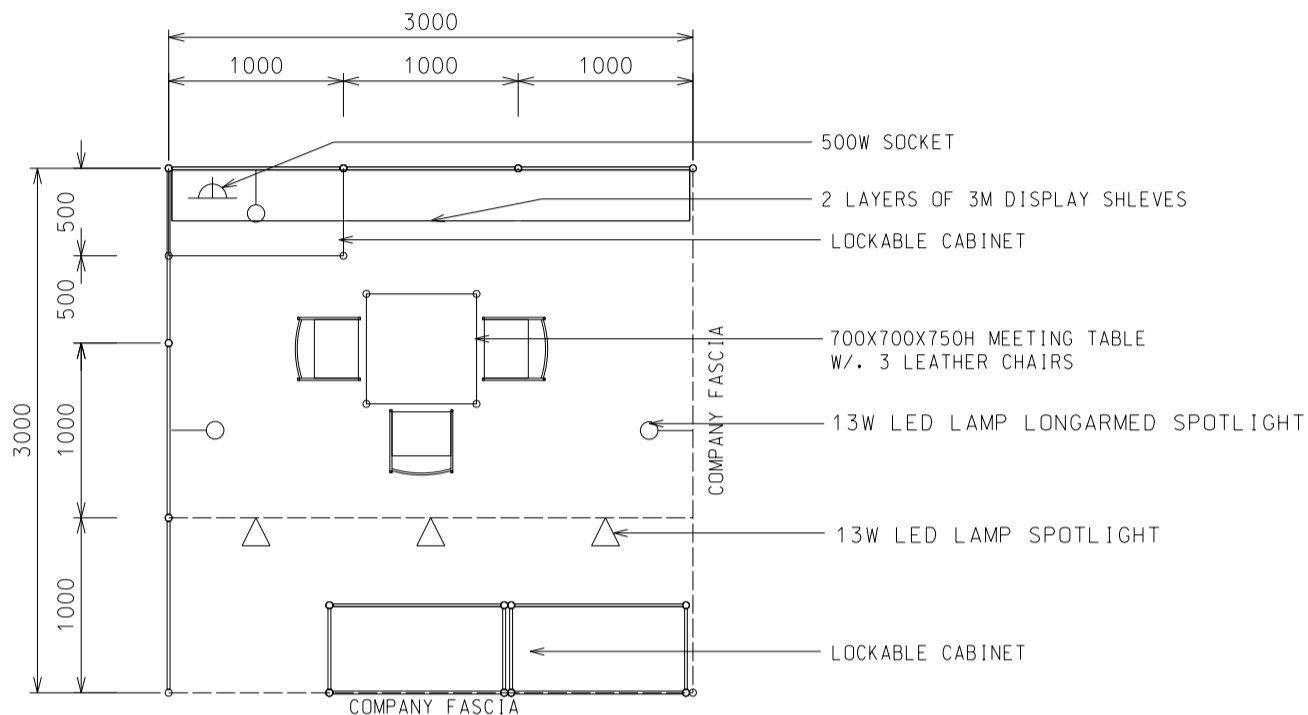

HKTDC World of Snacks

9 sq.m Standard Booth (B)- 3mx3m

九平方米標準展台 (B) - 3米 x 3米

PLAN

PERSPECTIVE

ELEVATION

BOOTH SPECIFICATIONS		QTY.
	1000W x 500D x 750H CABINET	3
	3000W x 300D SLOPE WOODEN DISPLAY SHELF	2
	13W LED LAMP SPOTLIGHT (YELLOW LIGHT)	3
	13W LED LAMP LONGARMED SPOTLIGHT (YELLOW LIGHT)	3
	700W x 700D x 750H MEETING TABLE	1
	BLACK LEATHER CHAIR	3
	CEILING BEAM	3M
	500W SOCKET	1
	RUBBISH BIN & CARPET (9sqm.)	

BOOTH SPECIFICATIONS		QTY.
	1000W x 500D x 750H CABINET	3
	3000W x 300D SLOPE WOODEN DISPLAY SHELF	2
	13W LED LAMP SPOTLIGHT (YELLOW LIGHT)	3
	13W LED LAMP LONGARMED SPOTLIGHT (YELLOW LIGHT)	3
	700W x 700D x 750H MEETING TABLE	1
	BLACK LEATHER CHAIR	3
	CEILING BEAM	3M
	500W SOCKET	1
	RUBBISH BIN & CARPET (9sqm.)	

*The Hong Kong Trade Development Council reserves the right to change the configuration if necessary.

*如有需要，香港貿易發展局有權更改攤位結構。

HKTDC World of Snacks

9 sq.m Right Corner Booth (B)- 3m x 3m

九平方米右邊角位展台 (B) - 3米 x 3米

PLAN

PERSPECTIVE

ELEVATION

BOOTH SPECIFICATIONS		QTY.
	1000W x 500D x 750H CABINET	3
	3000W x 300D SLOPE WOODEN DISPLAY SHELF	2
	13W LED LAMP SPOTLIGHT (YELLOW LIGHT)	3
	13W LED LAMP LONGARMED SPOTLIGHT (YELLOW LIGHT)	3
	700W x 700D x 750H MEETING TABLE	1
	BLACK LEATHER CHAIR	3
	CEILING BEAM	3M
	500W SOCKET	1
	RUBBISH BIN & CARPET (9sqm.)	