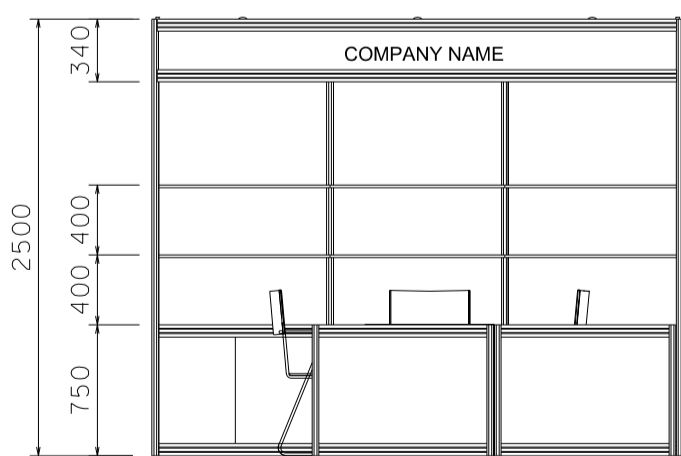

HKTDC World of Snacks

9 sq.m Standard Booth (B)- 3mx3m

九平方米標準展台 (B) - 3米 x 3米

PLAN

PERSPECTIVE

ELEVATION

BOOTH SPECIFICATIONS		QTY.
	1000W x 500D x 750H CABINET	3
	3000W x 300D SLOPE WOODEN DISPLAY SHELF	2
	13W LED LAMP SPOTLIGHT (YELLOW LIGHT)	3
	13W LED LAMP LONGARMED SPOTLIGHT (YELLOW LIGHT)	3
	700W x 700D x 750H MEETING TABLE	1
	BLACK LEATHER CHAIR	3
	CEILING BEAM	3M
	500W SOCKET	1
	RUBBISH BIN & CARPET (9sqm.)	

BOOTH SPECIFICATIONS		QTY.
	1000W x 500D x 750H CABINET	3
	3000W x 300D SLOPE WOODEN DISPLAY SHELF	2
	13W LED LAMP SPOTLIGHT (YELLOW LIGHT)	3
	13W LED LAMP LONGARMED SPOTLIGHT (YELLOW LIGHT)	3
	700W x 700D x 750H MEETING TABLE	1
	BLACK LEATHER CHAIR	3
	CEILING BEAM	3M
	500W SOCKET	1
	RUBBISH BIN & CARPET (9sqm.)	

*The Hong Kong Trade Development Council reserves the right to change the configuration if necessary.

*如有需要，香港貿易發展局有權更改攤位結構。

HKTDC World of Snacks

9 sq.m Right Corner Booth (B)- 3m x 3m

九平方米右邊角位展台 (B) - 3米 x 3米

PLAN

PERSPECTIVE

ELEVATION

BOOTH SPECIFICATIONS		QTY.
	1000W x 500D x 750H CABINET	3
	3000W x 300D SLOPE WOODEN DISPLAY SHELF	2
	13W LED LAMP SPOTLIGHT (YELLOW LIGHT)	3
	13W LED LAMP LONGARMED SPOTLIGHT (YELLOW LIGHT)	3
	700W x 700D x 750H MEETING TABLE	1
	BLACK LEATHER CHAIR	3
	CEILING BEAM	3M
	500W SOCKET	1
	RUBBISH BIN & CARPET (9sqm.)	