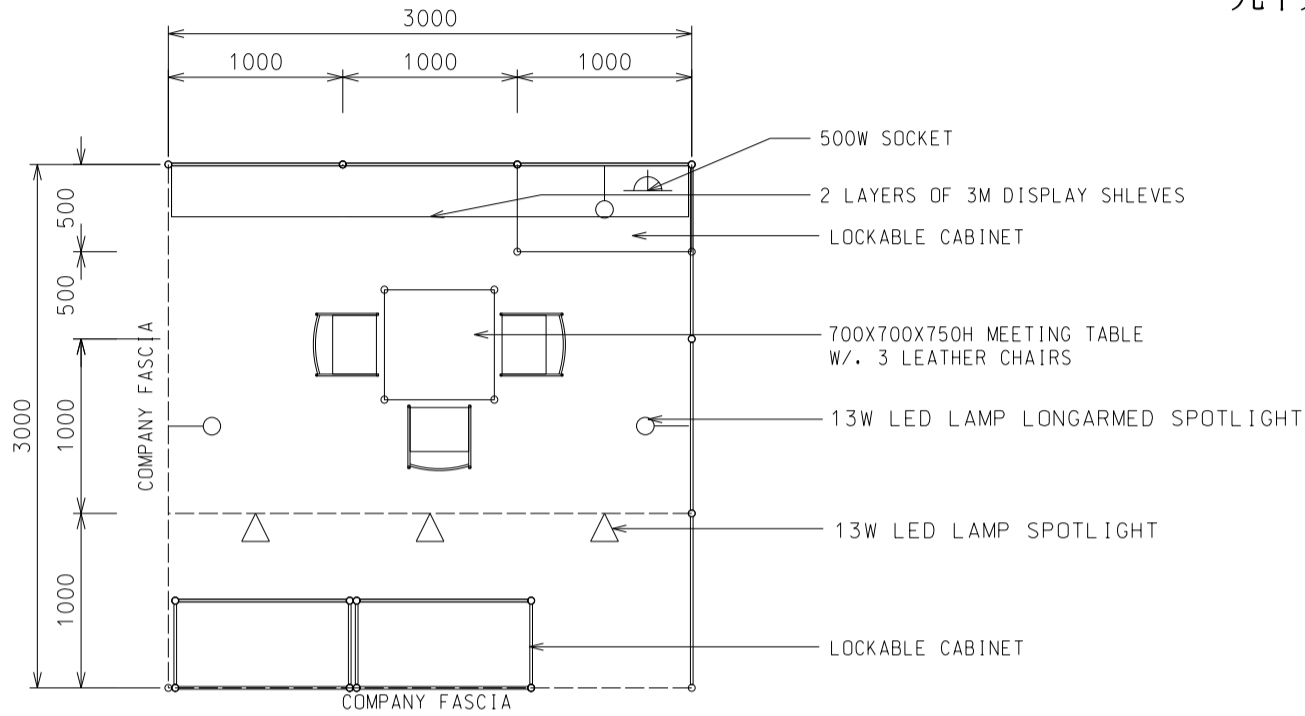

HKTDC World of Snacks

9 sq.m Standard Booth (B)- 3mx3m

九平方米標準展台 (B) - 3米 x 3米

PLAN

PERSPECTIVE

ELEVATION

BOOTH SPECIFICATIONS		QTY.
	1000W x 500D x 750H CABINET	3
	3000W x 300D SLOPE WOODEN DISPLAY SHELF	2
	13W LED LAMP SPOTLIGHT (YELLOW LIGHT)	3
	13W LED LAMP LONGARMED SPOTLIGHT (YELLOW LIGHT)	3
	700W x 700D x 750H MEETING TABLE	1
	BLACK LEATHER CHAIR	3
	CEILING BEAM	3M
	500W SOCKET	1
	RUBBISH BIN & CARPET (9sqm.)	

*The Hong Kong Trade Development Council reserves the right to change the configuration if necessary.

*如有需要，香港貿易發展局有權更改攤位結構。

HKTDC World of Snacks

9 sq.m Left Corner Booth (B)- 3m x 3m

九平方米左邊角位展台 (B) - 3米 x 3米

BOOTH SPECIFICATIONS		QTY.
	1000W x 500D x 750H CABINET	3
	3000W x 300D SLOPE WOODEN DISPLAY SHELF	2
	13W LED LAMP SPOTLIGHT (YELLOW LIGHT)	3
	13W LED LAMP LONGARMED SPOTLIGHT (YELLOW LIGHT)	3
	700W x 700D x 750H MEETING TABLE	1
	BLACK LEATHER CHAIR	3
	CEILING BEAM	3M
	500W SOCKET	1
	RUBBISH BIN & CARPET (9sqm.)	

PLAN

PERSPECTIVE

ELEVATION

BOOTH SPECIFICATIONS		QTY.
	1000W x 500D x 750H CABINET	3
	3000W x 300D SLOPE WOODEN DISPLAY SHELF	2
	13W LED LAMP SPOTLIGHT (YELLOW LIGHT)	3
	13W LED LAMP LONGARMED SPOTLIGHT (YELLOW LIGHT)	3
	700W x 700D x 750H MEETING TABLE	1
	BLACK LEATHER CHAIR	3
	CEILING BEAM	3M
	500W SOCKET	1
	RUBBISH BIN & CARPET (9sqm.)	