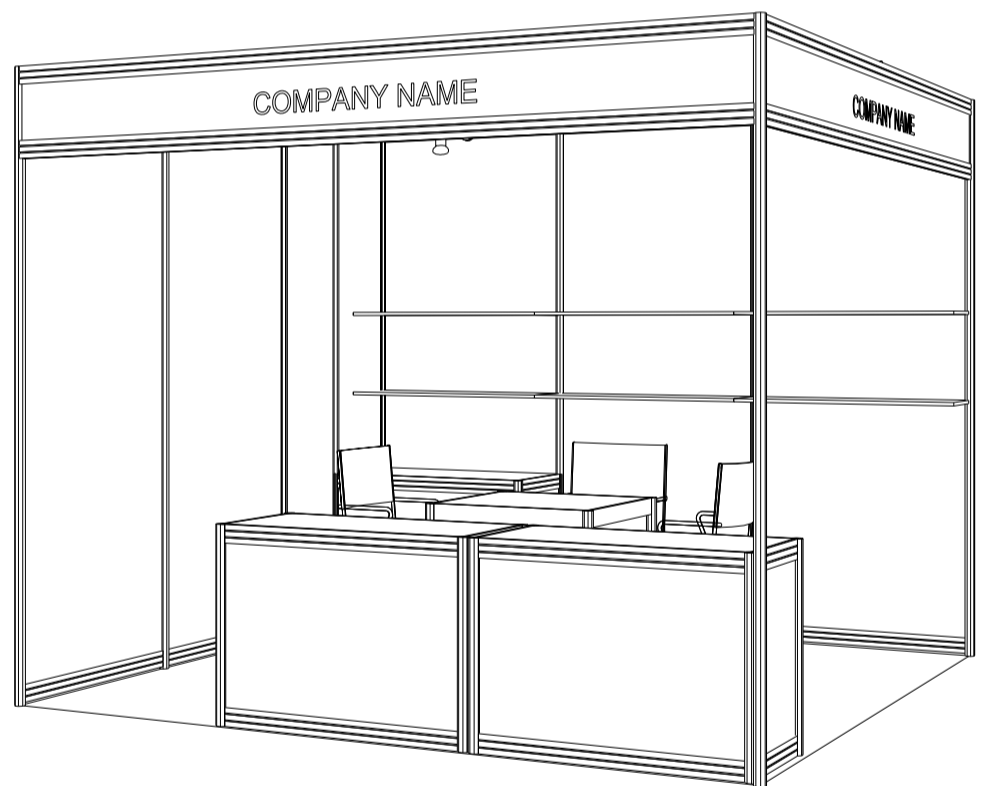

HKTDC World of Snacks

9 sq.m Standard Booth (B)- 3mx3m

九平方米標準展台 (B) - 3米 x 3米

PLAN

PERSPECTIVE

ELEVATION

BOOTH SPECIFICATIONS		QTY.
	1000W x 500D x 750H CABINET	3
	3000W x 300D SLOPE WOODEN DISPLAY SHELF	2
	13W LED LAMP SPOTLIGHT (YELLOW LIGHT)	3
	13W LED LAMP LONGARMED SPOTLIGHT (YELLOW LIGHT)	3
	700W x 700D x 750H MEETING TABLE	1
	BLACK LEATHER CHAIR	3
	CEILING BEAM	3M
	500W SOCKET	1
	RUBBISH BIN & CARPET (9sqm.)	

BOOTH SPECIFICATIONS		QTY.
	1000W x 500D x 750H CABINET	3
	3000W x 300D SLOPE WOODEN DISPLAY SHELF	2
	13W LED LAMP SPOTLIGHT (YELLOW LIGHT)	3
	13W LED LAMP LONGARMED SPOTLIGHT (YELLOW LIGHT)	3
	700W x 700D x 750H MEETING TABLE	1
	BLACK LEATHER CHAIR	3
	CEILING BEAM	3M
	500W SOCKET	1
	RUBBISH BIN & CARPET (9sqm.)	

*The Hong Kong Trade Development Council reserves the right to change the configuration if necessary.

*如有需要，香港貿易發展局有權更改攤位結構。

HKTDC World of Snacks

9 sq.m Right Corner Booth (B)- 3m x 3m

九平方米右邊角位展台 (B) - 3米 x 3米

PLAN

PERSPECTIVE

ELEVATION

BOOTH SPECIFICATIONS		QTY.
	1000W x 500D x 750H CABINET	3
	3000W x 300D SLOPE WOODEN DISPLAY SHELF	2
	13W LED LAMP SPOTLIGHT (YELLOW LIGHT)	3
	13W LED LAMP LONGARMED SPOTLIGHT (YELLOW LIGHT)	3
	700W x 700D x 750H MEETING TABLE	1
	BLACK LEATHER CHAIR	3
	CEILING BEAM	3M
	500W SOCKET	1
	RUBBISH BIN & CARPET (9sqm.)	