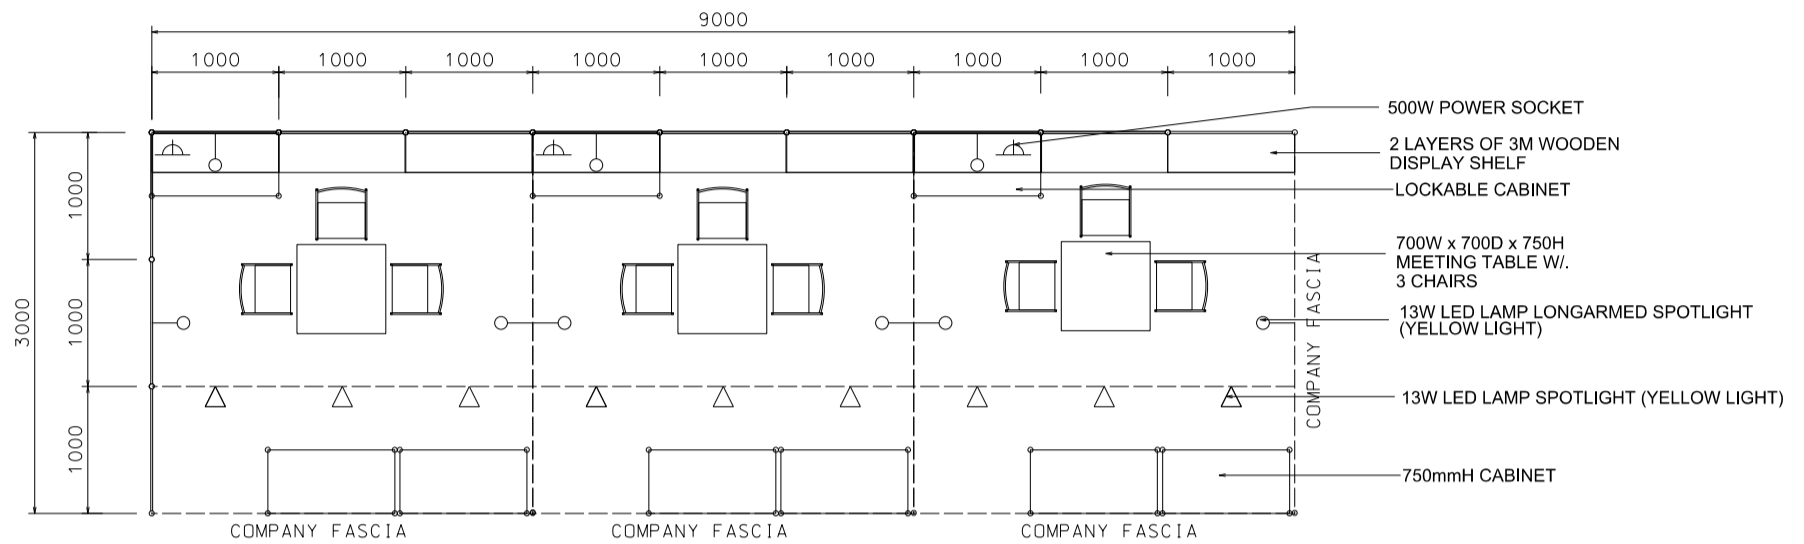

HKTDC World of Snacks

9M x 3M Standard Booth (B)

九米乘三米標準攤位(B)

BOOTH SPECIFICATIONS		QTY.
	1000W x 500D x 750H CABINET	9
	3000W x 300D WOODEN DISPLAY SHELF	6
	700W x 700D x 750H MEETING TABLE	3
	BLACK LEATHER CHAIR	9
	13W LED LAMP SPOTLIGHT (YELLOW LIGHT)	9
	13W LED LAMP LONGARMED SPOTLIGHT (YELLOW LIGHT)	9
	500W SOCKET	3
	CEILING BEAM	15M
	RUBBISH BIN & CARPET (27 sqm.)	

*The Hong Kong Trade Development Council reserves the right to change the configuration if necessary.

*如有需要，香港貿易發展局有權更改攤位結構。

HKTDC World of Snacks

9M x 3M Right Corner Booth (B)

九米乘三米右邊角位攤位(B)

BOOTH SPECIFICATIONS		QTY.
	1000W x 500D x 750H CABINET	9
	3000W x 300D WOODEN DISPLAY SHELF	6
	700W x 700D x 750H MEETING TABLE	3
	BLACK LEATHER CHAIR	9
	13W LED LAMP SPOTLIGHT (YELLOW LIGHT)	9
	13W LED LAMP LONGARMED SPOTLIGHT (YELLOW LIGHT)	9
	500W SOCKET	3
	CEILING BEAM	15M
	RUBBISH BIN & CARPET (27 sqm.)	