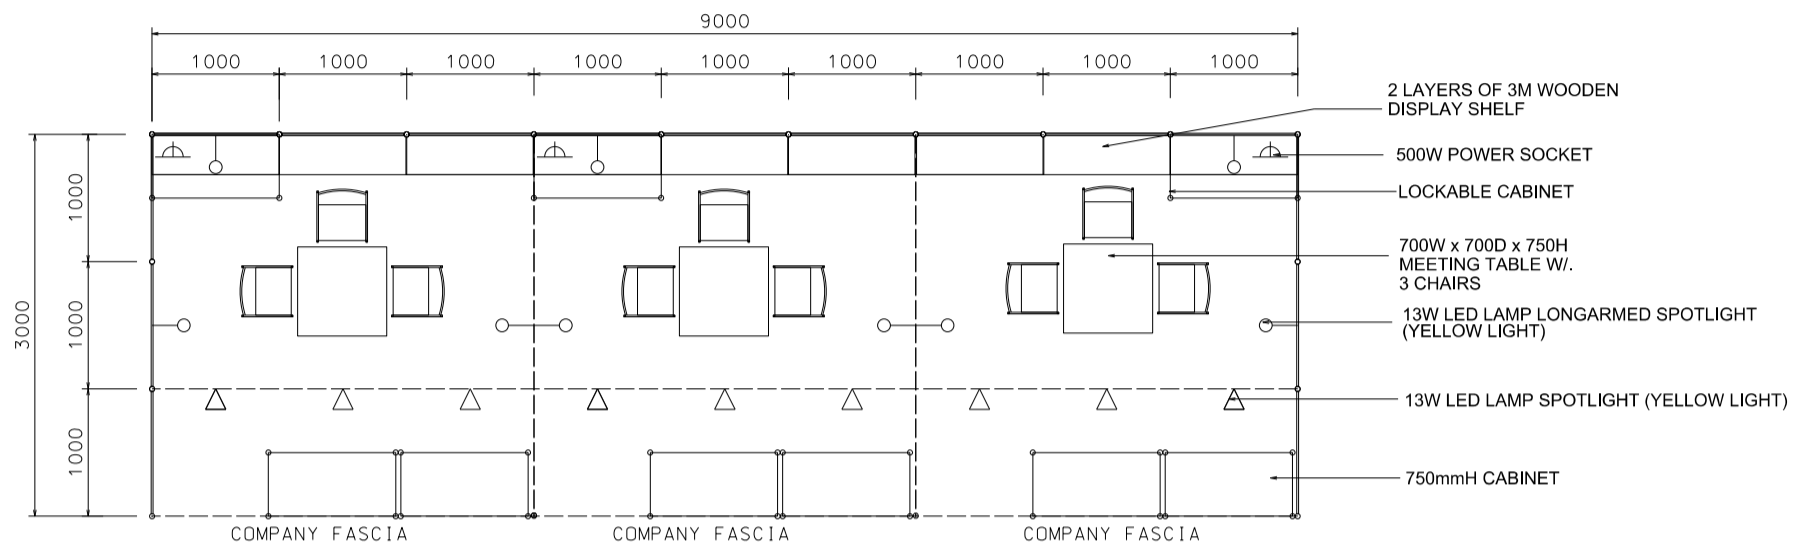

HKTDC World of Snacks

9M x 3M Standard Booth (B)

九米乘三米標準攤位(B)

BOOTH SPECIFICATIONS		QTY.
	1000W x 500D x 750H CABINET	9
	3000W x 300D WOODEN DISPLAY SHELF	6
	700W x 700D x 750H MEETING TABLE	3
	BLACK LEATHER CHAIR	9
	13W LED LAMP SPOTLIGHT (YELLOW LIGHT)	9
	13W LED LAMP LONGARMED SPOTLIGHT (YELLOW LIGHT)	9
	500W SOCKET	3
	CEILING BEAM	15M
	RUBBISH BIN & CARPET (27 sqm.)	

*The Hong Kong Trade Development Council reserves the right to change the configuration if necessary.

*如有需要，香港貿易發展局有權更改攤位結構。

HKTDC World of Snacks

9M x 3M Right Corner Booth (B)

九米乘三米右邊角位攤位(B)

BOOTH SPECIFICATIONS		QTY.
	1000W x 500D x 750H CABINET	9
	3000W x 300D WOODEN DISPLAY SHELF	6
	700W x 700D x 750H MEETING TABLE	3
	BLACK LEATHER CHAIR	9
	13W LED LAMP SPOTLIGHT (YELLOW LIGHT)	9
	13W LED LAMP LONGARMED SPOTLIGHT (YELLOW LIGHT)	9
	500W SOCKET	3
	CEILING BEAM	15M
	RUBBISH BIN & CARPET (27 sqm.)	