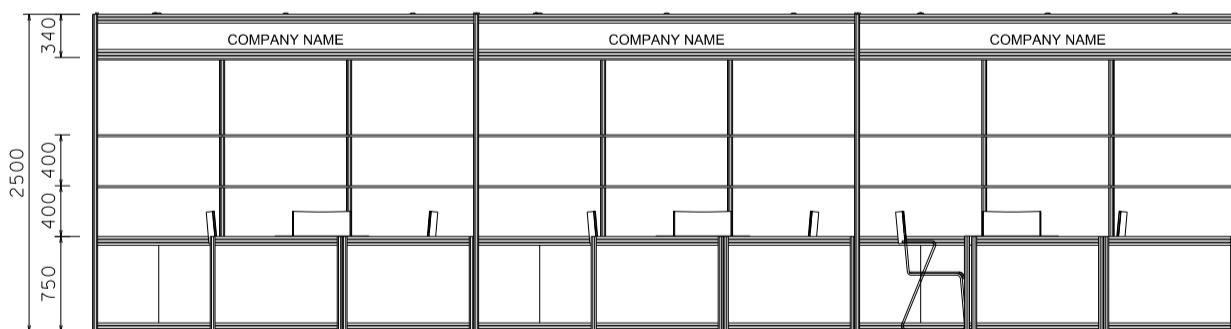

HKTDC World of Snacks

9M x 3M Standard Booth (B)

九米乘三米標準攤位(B)

BOOTH SPECIFICATIONS		QTY.
	1000W x 500D x 750H CABINET	9
	3000W x 300D WOODEN DISPLAY SHELF	6
	700W x 700D x 750H MEETING TABLE	3
	BLACK LEATHER CHAIR	9
	13W LED LAMP SPOTLIGHT (YELLOW LIGHT)	9
	13W LED LAMP LONGARMED SPOTLIGHT (YELLOW LIGHT)	9
	500W SOCKET	3
	CEILING BEAM	15M
	RUBBISH BIN & CARPET (27 sqm.)	

*The Hong Kong Trade Development Council reserves the right to change the configuration if necessary.

*如有需要，香港貿易發展局有權更改攤位結構。

HKTDC World of Snacks

9M x 3M Right Corner Booth (B)

九米乘三米右邊角位攤位(B)

BOOTH SPECIFICATIONS		QTY.
	1000W x 500D x 750H CABINET	9
	3000W x 300D WOODEN DISPLAY SHELF	6
	700W x 700D x 750H MEETING TABLE	3
	BLACK LEATHER CHAIR	9
	13W LED LAMP SPOTLIGHT (YELLOW LIGHT)	9
	13W LED LAMP LONGARMED SPOTLIGHT (YELLOW LIGHT)	9
	500W SOCKET	3
	CEILING BEAM	15M
	RUBBISH BIN & CARPET (27 sqm.)	