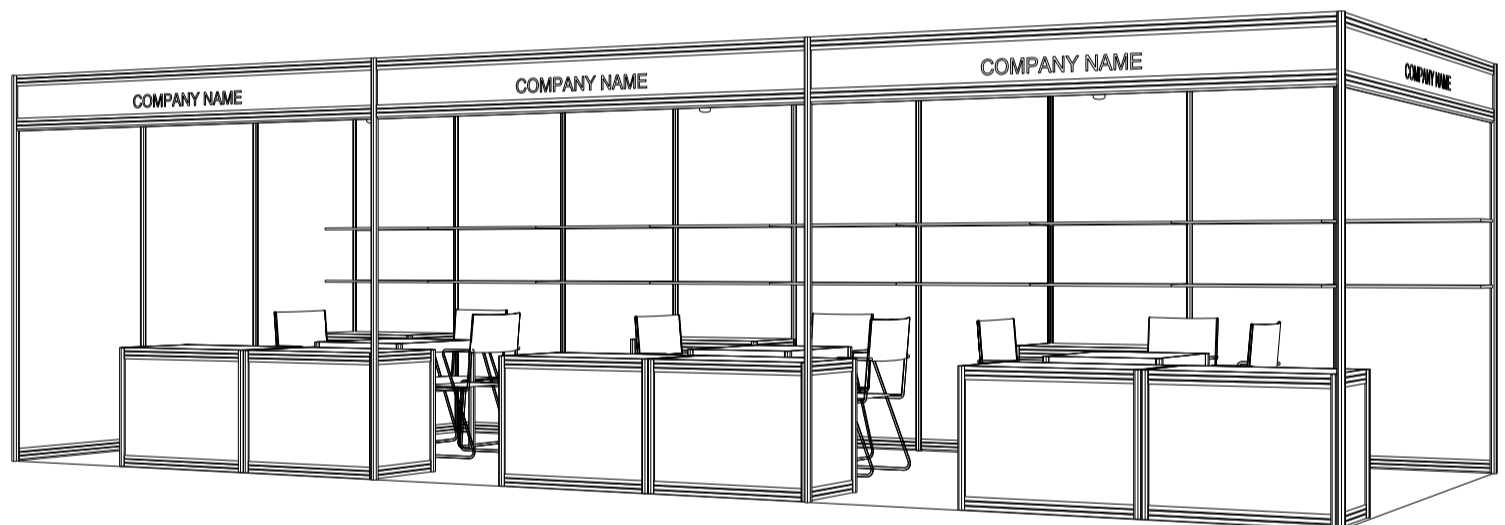

HKTDC World of Snacks

9M x 3M Standard Booth (B)

九米乘三米標準攤位(B)

BOOTH SPECIFICATIONS		QTY.
	1000W x 500D x 750H CABINET	9
	3000W x 300D WOODEN DISPLAY SHELF	6
	700W x 700D x 750H MEETING TABLE	3
	BLACK LEATHER CHAIR	9
	13W LED LAMP SPOTLIGHT (YELLOW LIGHT)	9
	13W LED LAMP LONGARMED SPOTLIGHT (YELLOW LIGHT)	9
	500W SOCKET	3
	CEILING BEAM	15M
	RUBBISH BIN & CARPET (27 sqm.)	

*The Hong Kong Trade Development Council reserves the right to change the configuration if necessary.

*如有需要，香港貿易發展局有權更改攤位結構。

HKTDC World of Snacks

9M x 3M Right Corner Booth (B)

九米乘三米右邊角位攤位(B)

BOOTH SPECIFICATIONS		QTY.
	1000W x 500D x 750H CABINET	9
	3000W x 300D WOODEN DISPLAY SHELF	6
	700W x 700D x 750H MEETING TABLE	3
	BLACK LEATHER CHAIR	9
	13W LED LAMP SPOTLIGHT (YELLOW LIGHT)	9
	13W LED LAMP LONGARMED SPOTLIGHT (YELLOW LIGHT)	9
	500W SOCKET	3
	CEILING BEAM	15M
	RUBBISH BIN & CARPET (27 sqm.)	