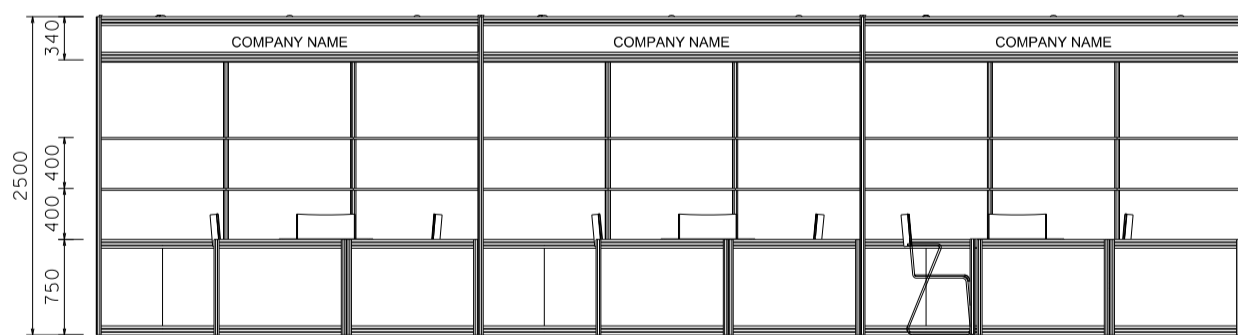

HKTDC World of Snacks

9M x 3M Standard Booth (B)

九米乘三米標準攤位(B)

BOOTH SPECIFICATIONS		QTY.
	1000W x 500D x 750H CABINET	9
	3000W x 300D WOODEN DISPLAY SHELF	6
	700W x 700D x 750H MEETING TABLE	3
	BLACK LEATHER CHAIR	9
	13W LED LAMP SPOTLIGHT (YELLOW LIGHT)	9
	13W LED LAMP LONGARMED SPOTLIGHT (YELLOW LIGHT)	9
	500W SOCKET	3
	CEILING BEAM	15M
	RUBBISH BIN & CARPET (27 sqm.)	

*The Hong Kong Trade Development Council reserves the right to change the configuration if necessary.

*如有需要，香港貿易發展局有權更改攤位結構。

HKTDC World of Snacks

9M x 3M Right Corner Booth (B)

九米乘三米右邊角位攤位(B)

BOOTH SPECIFICATIONS		QTY.
	1000W x 500D x 750H CABINET	9
	3000W x 300D WOODEN DISPLAY SHELF	6
	700W x 700D x 750H MEETING TABLE	3
	BLACK LEATHER CHAIR	9
	13W LED LAMP SPOTLIGHT (YELLOW LIGHT)	9
	13W LED LAMP LONGARMED SPOTLIGHT (YELLOW LIGHT)	9
	500W SOCKET	3
	CEILING BEAM	15M
	RUBBISH BIN & CARPET (27 sqm.)	