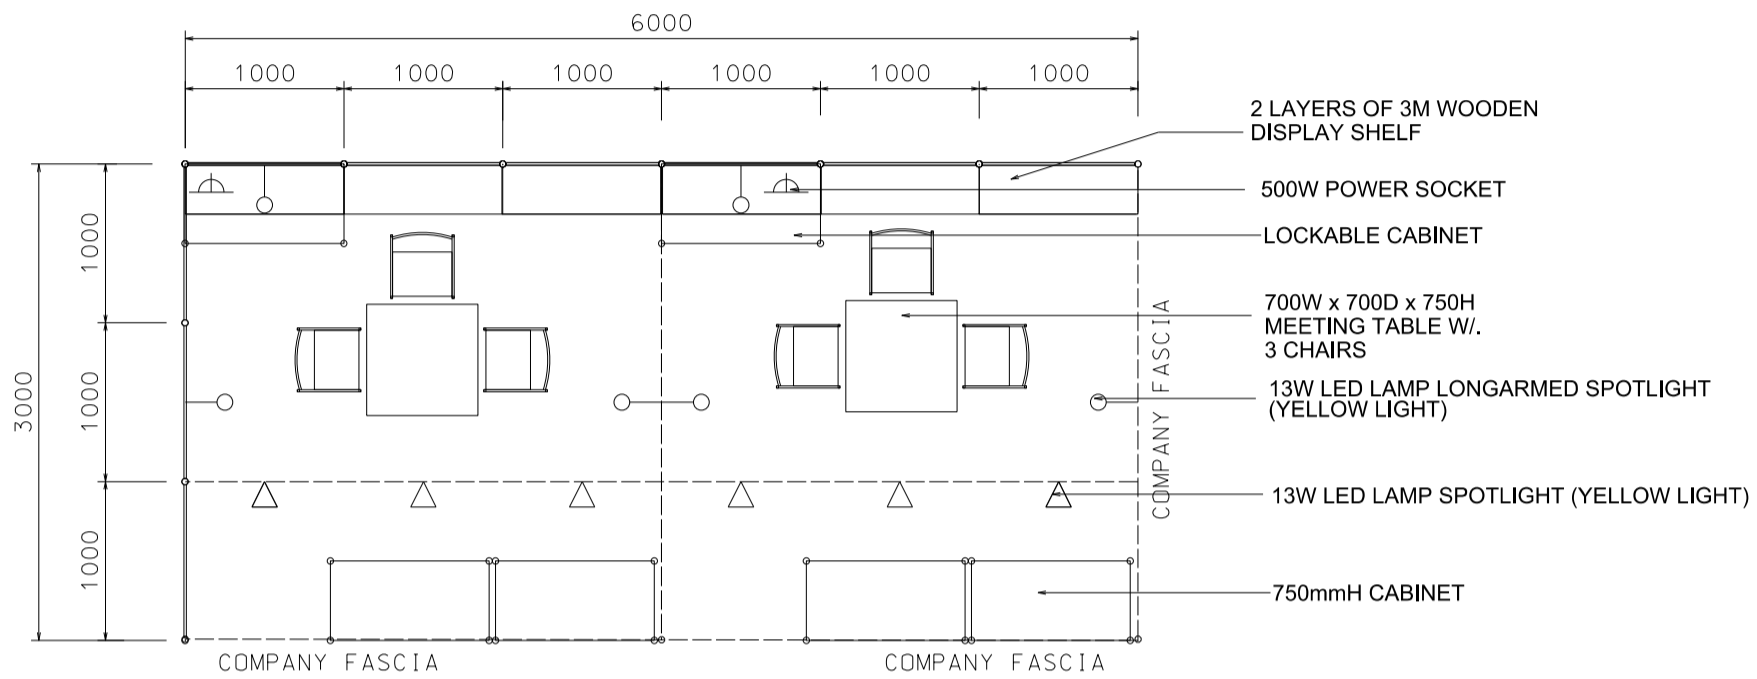

## 6M x 3M Left Corner Booth (B)

六米乘三米左邊角位攤位 (B)

PERSPECTIVE

BOOTH SPECIFICATIONS		QTY.
	1000W x 500D x 750H CABINET	6
	3000W x 300D WOODEN DISPLAY SHELF	4
	700W x 700D x 750H MEETING TABLE	2
	BLACK LEATHER CHAIR	6
	13W LED LAMP SPOTLIGHT (YELLOW LIGHT)	6
	13W LED LAMP LONGARMED SPOTLIGHT (YELLOW LIGHT)	6
	500W SOCKET	2
	CEILING BEAM	9M
	RUBBISH BIN & CARPET (18 sqm.)	

## 6M x 3M Right Corner Booth (B)

六米乘三米右邊角位攤位(B)

BOOTH SPECIFICATIONS		QTY.
	1000W x 500D x 750H CABINET	6
	3000W x 300D WOODEN DISPLAY SHELF	4
	700W x 700D x 750H MEETING TABLE	2
	BLACK LEATHER CHAIR	6
	13W LED LAMP SPOTLIGHT (YELLOW LIGHT)	6
	13W LED LAMP LONGARMED SPOTLIGHT (YELLOW LIGHT)	6
	500W SOCKET	2
	CEILING BEAM	9M
	RUBBISH BIN & CARPET (18 sqm.)	