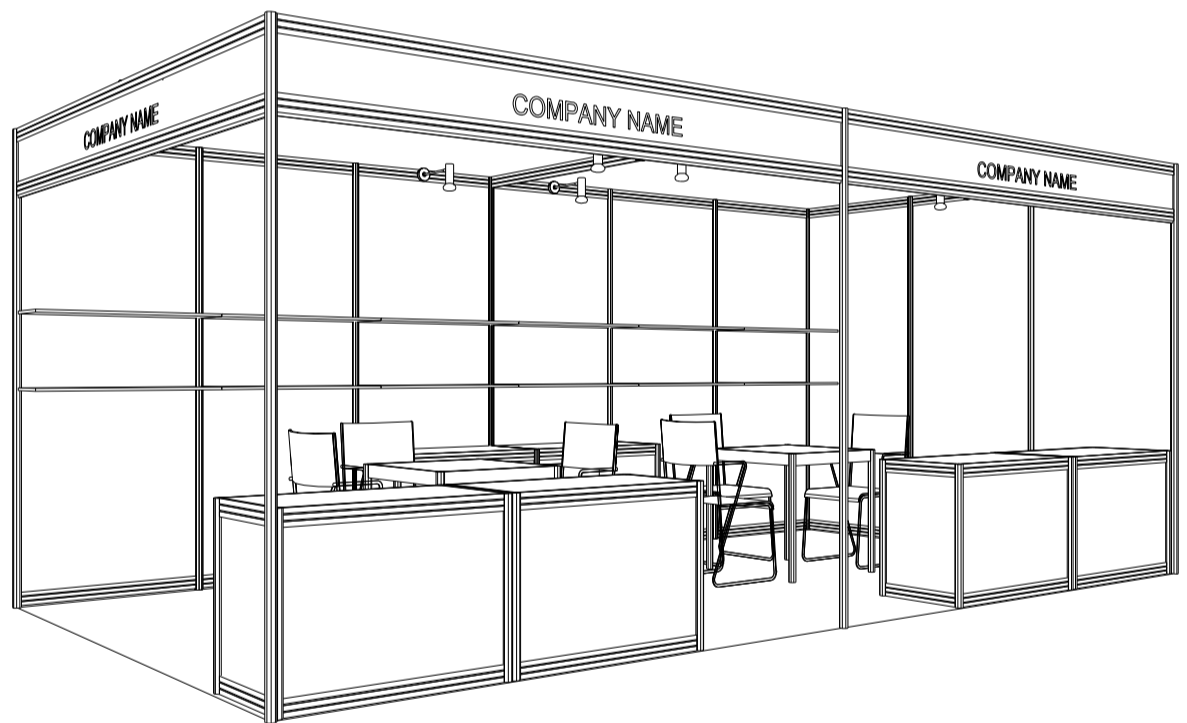

## 6M x 3M Standard Booth (B)

六米乘三米標準攤位(B)

PLAN

PERSPECTIVE

ELEVATION

BOOTH SPECIFICATIONS		QTY.
	1000W x 500D x 750H CABINET	6
	3000W x 300D WOODEN DISPLAY SHELF	4
	700W x 700D x 750H MEETING TABLE	2
	BLACK LEATHER CHAIR	6
	13W LED LAMP SPOTLIGHT (YELLOW LIGHT)	6
	13W LED LAMP LONGARMED SPOTLIGHT (YELLOW LIGHT)	6
	500W SOCKET	2
	CEILING BEAM	9M
	RUBBISH BIN & CARPET (18 sqm.)	

## 6M x 3M Left Corner Booth (B)

六米乘三米左邊角位攤位 (B)

PERSPECTIVE

BOOTH SPECIFICATIONS		QTY.
	1000W x 500D x 750H CABINET	6
	3000W x 300D WOODEN DISPLAY SHELF	4
	700W x 700D x 750H MEETING TABLE	2
	BLACK LEATHER CHAIR	6
	13W LED LAMP SPOTLIGHT (YELLOW LIGHT)	6
	13W LED LAMP LONGARMED SPOTLIGHT (YELLOW LIGHT)	6
	500W SOCKET	2
	CEILING BEAM	9M
	RUBBISH BIN & CARPET (18 sqm.)	