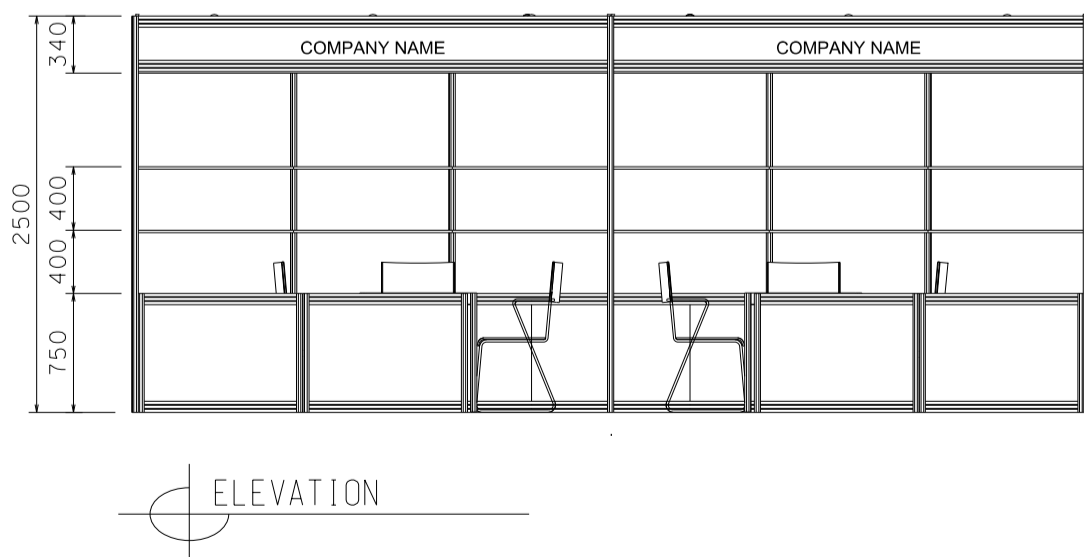

## 6M x 3M Standard Booth (B)

六米乘三米標準攤位(B)

PLAN

PERSPECTIVE

ELEVATION

BOOTH SPECIFICATIONS		QTY.
	1000W x 500D x 750H CABINET	6
	3000W x 300D WOODEN DISPLAY SHELF	4
	700W x 700D x 750H MEETING TABLE	2
	BLACK LEATHER CHAIR	6
	13W LED LAMP SPOTLIGHT (YELLOW LIGHT)	6
	13W LED LAMP LONGARMED SPOTLIGHT (YELLOW LIGHT)	6
	500W SOCKET	2
	CEILING BEAM	9M
	RUBBISH BIN & CARPET (18 sqm.)	

## 6M x 3M Left Corner Booth (B)

六米乘三米左邊角位攤位 (B)

PERSPECTIVE

BOOTH SPECIFICATIONS		QTY.
	1000W x 500D x 750H CABINET	6
	3000W x 300D WOODEN DISPLAY SHELF	4
	700W x 700D x 750H MEETING TABLE	2
	BLACK LEATHER CHAIR	6
	13W LED LAMP SPOTLIGHT (YELLOW LIGHT)	6
	13W LED LAMP LONGARMED SPOTLIGHT (YELLOW LIGHT)	6
	500W SOCKET	2
	CEILING BEAM	9M
	RUBBISH BIN & CARPET (18 sqm.)	

## 6M x 3M Right Corner Booth (B)

六米乘三米右邊角位攤位(B)

BOOTH SPECIFICATIONS		QTY.
	1000W x 500D x 750H CABINET	6
	3000W x 300D WOODEN DISPLAY SHELF	4
	700W x 700D x 750H MEETING TABLE	2
	BLACK LEATHER CHAIR	6
	13W LED LAMP SPOTLIGHT (YELLOW LIGHT)	6
	13W LED LAMP LONGARMED SPOTLIGHT (YELLOW LIGHT)	6
	500W SOCKET	2
	CEILING BEAM	9M
	RUBBISH BIN & CARPET (18 sqm.)	