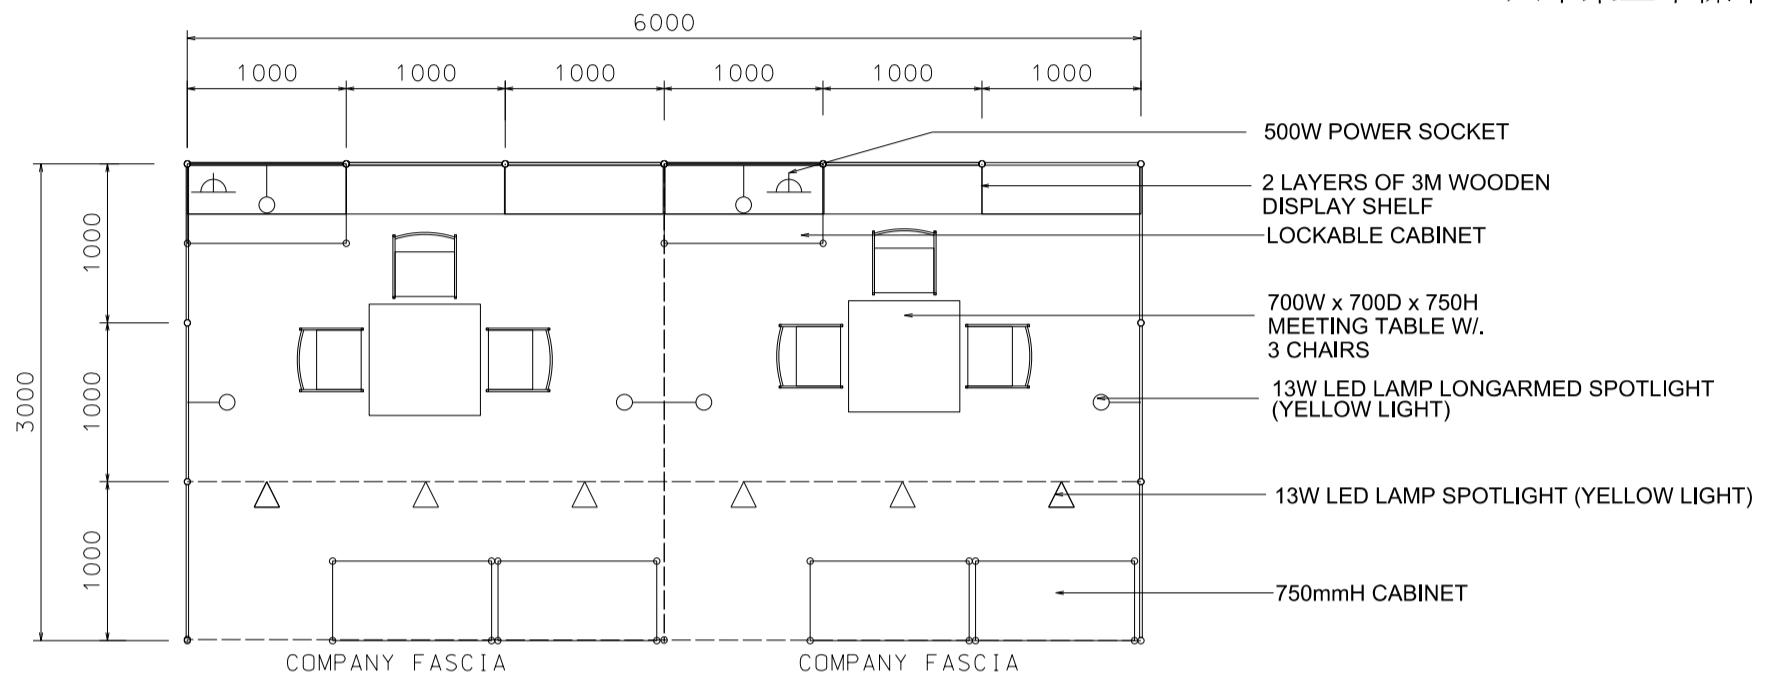

## 6M x 3M Standard Booth (B)

六米乘三米標準攤位(B)

PLAN

PERSPECTIVE

ELEVATION

BOOTH SPECIFICATIONS		QTY.
	1000W x 500D x 750H CABINET	6
	3000W x 300D WOODEN DISPLAY SHELF	4
	700W x 700D x 750H MEETING TABLE	2
	BLACK LEATHER CHAIR	6
	13W LED LAMP SPOTLIGHT (YELLOW LIGHT)	6
	13W LED LAMP LONGARMED SPOTLIGHT (YELLOW LIGHT)	6
	500W SOCKET	2
	CEILING BEAM	9M
	RUBBISH BIN & CARPET (18 sqm.)	

## 6M x 3M Left Corner Booth (B)

六米乘三米左邊角位攤位 (B)

PERSPECTIVE

BOOTH SPECIFICATIONS		QTY.
	1000W x 500D x 750H CABINET	6
	3000W x 300D WOODEN DISPLAY SHELF	4
	700W x 700D x 750H MEETING TABLE	2
	BLACK LEATHER CHAIR	6
	13W LED LAMP SPOTLIGHT (YELLOW LIGHT)	6
	13W LED LAMP LONGARMED SPOTLIGHT (YELLOW LIGHT)	6
	500W SOCKET	2
	CEILING BEAM	9M
	RUBBISH BIN & CARPET (18 sqm.)	

## 6M x 3M Right Corner Booth (B)

六米乘三米右邊角位攤位(B)

BOOTH SPECIFICATIONS		QTY.
	1000W x 500D x 750H CABINET	6
	3000W x 300D WOODEN DISPLAY SHELF	4
	700W x 700D x 750H MEETING TABLE	2
	BLACK LEATHER CHAIR	6
	13W LED LAMP SPOTLIGHT (YELLOW LIGHT)	6
	13W LED LAMP LONGARMED SPOTLIGHT (YELLOW LIGHT)	6
	500W SOCKET	2
	CEILING BEAM	9M
	RUBBISH BIN & CARPET (18 sqm.)	