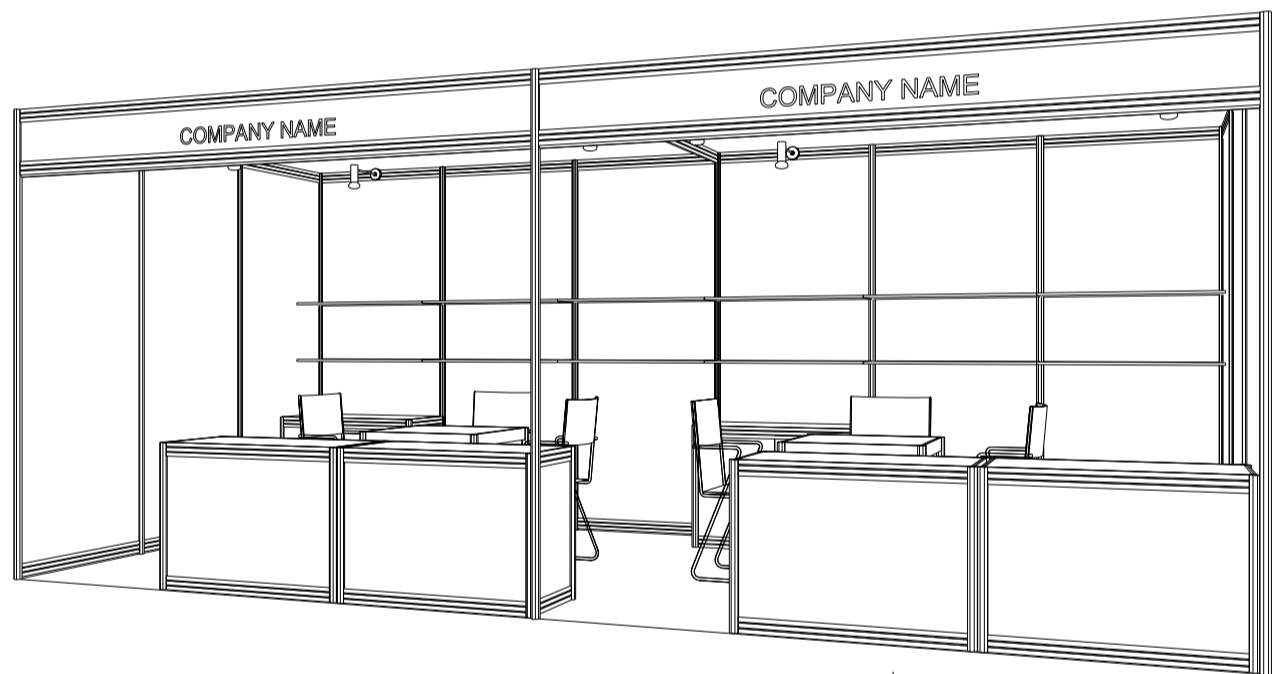

## 6M x 3M Standard Booth (B)

六米乘三米標準攤位(B)

PLAN

PERSPECTIVE

ELEVATION

BOOTH SPECIFICATIONS		QTY.
	1000W x 500D x 750H CABINET	6
	3000W x 300D WOODEN DISPLAY SHELF	4
	700W x 700D x 750H MEETING TABLE	2
	BLACK LEATHER CHAIR	6
	13W LED LAMP SPOTLIGHT (YELLOW LIGHT)	6
	13W LED LAMP LONGARMED SPOTLIGHT (YELLOW LIGHT)	6
	500W SOCKET	2
	CEILING BEAM	9M
	RUBBISH BIN & CARPET (18 sqm.)	

## 6M x 3M Left Corner Booth (B)

六米乘三米左邊角位攤位 (B)

PERSPECTIVE

BOOTH SPECIFICATIONS		QTY.
	1000W x 500D x 750H CABINET	6
	3000W x 300D WOODEN DISPLAY SHELF	4
	700W x 700D x 750H MEETING TABLE	2
	BLACK LEATHER CHAIR	6
	13W LED LAMP SPOTLIGHT (YELLOW LIGHT)	6
	13W LED LAMP LONGARMED SPOTLIGHT (YELLOW LIGHT)	6
	500W SOCKET	2
	CEILING BEAM	9M
	RUBBISH BIN & CARPET (18 sqm.)	

## 6M x 3M Right Corner Booth (B)

六米乘三米右邊角位攤位(B)

BOOTH SPECIFICATIONS		QTY.
	1000W x 500D x 750H CABINET	6
	3000W x 300D WOODEN DISPLAY SHELF	4
	700W x 700D x 750H MEETING TABLE	2
	BLACK LEATHER CHAIR	6
	13W LED LAMP SPOTLIGHT (YELLOW LIGHT)	6
	13W LED LAMP LONGARMED SPOTLIGHT (YELLOW LIGHT)	6
	500W SOCKET	2
	CEILING BEAM	9M
	RUBBISH BIN & CARPET (18 sqm.)	