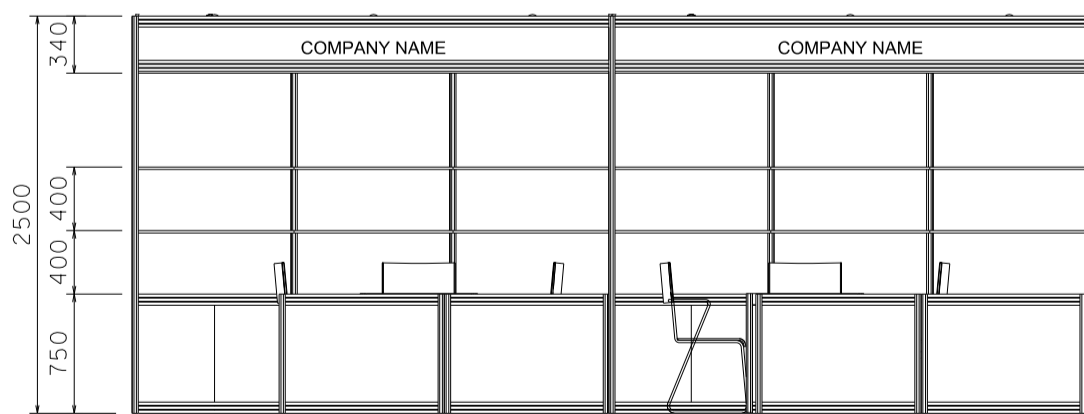

## 6M x 3M Standard Booth (B)

六米乘三米標準攤位(B)

PLAN

PERSPECTIVE

ELEVATION

BOOTH SPECIFICATIONS		QTY.
	1000W x 500D x 750H CABINET	6
	3000W x 300D WOODEN DISPLAY SHELF	4
	700W x 700D x 750H MEETING TABLE	2
	BLACK LEATHER CHAIR	6
	13W LED LAMP SPOTLIGHT (YELLOW LIGHT)	6
	13W LED LAMP LONGARMED SPOTLIGHT (YELLOW LIGHT)	6
	500W SOCKET	2
	CEILING BEAM	9M
	RUBBISH BIN & CARPET (18 sqm.)	

## 6M x 3M Left Corner Booth (B)

六米乘三米左邊角位攤位 (B)

PERSPECTIVE

BOOTH SPECIFICATIONS		QTY.
	1000W x 500D x 750H CABINET	6
	3000W x 300D WOODEN DISPLAY SHELF	4
	700W x 700D x 750H MEETING TABLE	2
	BLACK LEATHER CHAIR	6
	13W LED LAMP SPOTLIGHT (YELLOW LIGHT)	6
	13W LED LAMP LONGARMED SPOTLIGHT (YELLOW LIGHT)	6
	500W SOCKET	2
	CEILING BEAM	9M
	RUBBISH BIN & CARPET (18 sqm.)	

## 6M x 3M Right Corner Booth (B)

六米乘三米右邊角位攤位(B)

BOOTH SPECIFICATIONS		QTY.
	1000W x 500D x 750H CABINET	6
	3000W x 300D WOODEN DISPLAY SHELF	4
	700W x 700D x 750H MEETING TABLE	2
	BLACK LEATHER CHAIR	6
	13W LED LAMP SPOTLIGHT (YELLOW LIGHT)	6
	13W LED LAMP LONGARMED SPOTLIGHT (YELLOW LIGHT)	6
	500W SOCKET	2
	CEILING BEAM	9M
	RUBBISH BIN & CARPET (18 sqm.)	