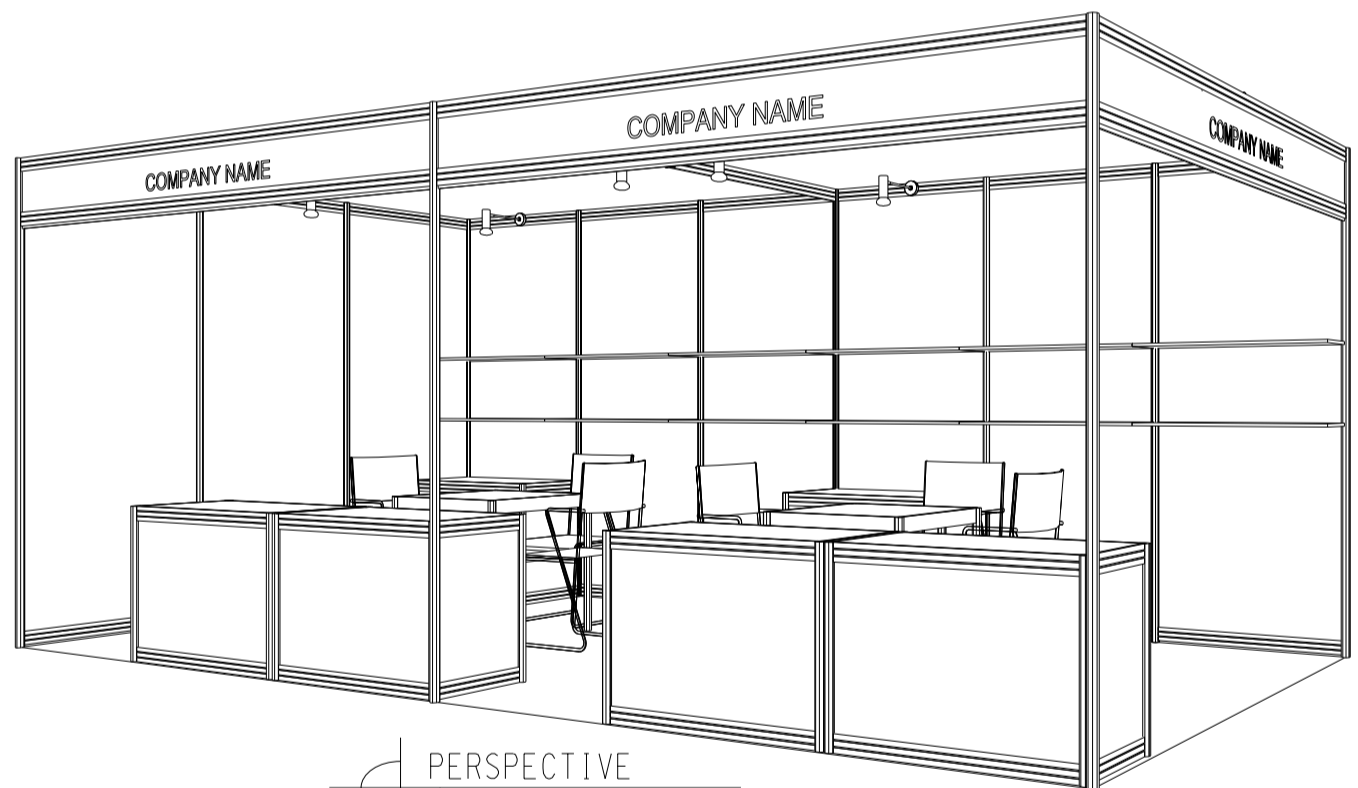

## 6M x 3M Standard Booth (B)

六米乘三米標準攤位(B)

PLAN

PERSPECTIVE

ELEVATION

BOOTH SPECIFICATIONS		QTY.
	1000W x 500D x 750H CABINET	6
	3000W x 300D WOODEN DISPLAY SHELF	4
	700W x 700D x 750H MEETING TABLE	2
	BLACK LEATHER CHAIR	6
	13W LED LAMP SPOTLIGHT (YELLOW LIGHT)	6
	13W LED LAMP LONGARMED SPOTLIGHT (YELLOW LIGHT)	6
	500W SOCKET	2
	CEILING BEAM	9M
	RUBBISH BIN & CARPET (18 sqm.)	

## 6M x 3M Left Corner Booth (B)

六米乘三米左邊角位攤位 (B)

PERSPECTIVE

BOOTH SPECIFICATIONS		QTY.
	1000W x 500D x 750H CABINET	6
	3000W x 300D WOODEN DISPLAY SHELF	4
	700W x 700D x 750H MEETING TABLE	2
	BLACK LEATHER CHAIR	6
	13W LED LAMP SPOTLIGHT (YELLOW LIGHT)	6
	13W LED LAMP LONGARMED SPOTLIGHT (YELLOW LIGHT)	6
	500W SOCKET	2
	CEILING BEAM	9M
	RUBBISH BIN & CARPET (18 sqm.)	

## 6M x 3M Right Corner Booth (B)

六米乘三米右邊角位攤位(B)

BOOTH SPECIFICATIONS		QTY.
	1000W x 500D x 750H CABINET	6
	3000W x 300D WOODEN DISPLAY SHELF	4
	700W x 700D x 750H MEETING TABLE	2
	BLACK LEATHER CHAIR	6
	13W LED LAMP SPOTLIGHT (YELLOW LIGHT)	6
	13W LED LAMP LONGARMED SPOTLIGHT (YELLOW LIGHT)	6
	500W SOCKET	2
	CEILING BEAM	9M
	RUBBISH BIN & CARPET (18 sqm.)	