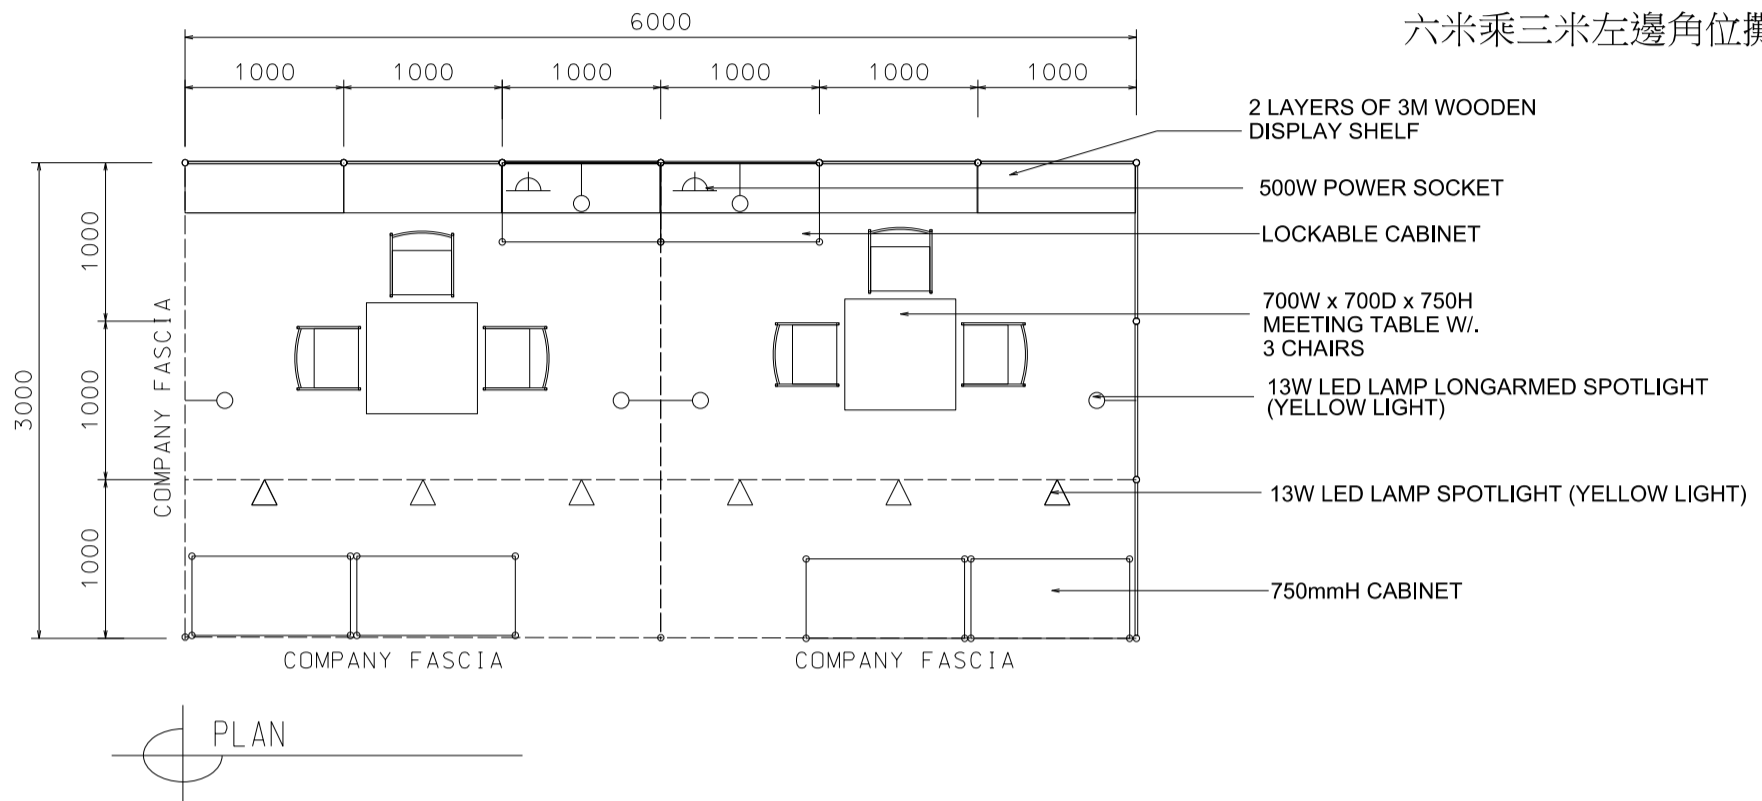

## 6M x 3M Standard Booth (B)

六米乘三米標準攤位(B)

PLAN

PERSPECTIVE

ELEVATION

BOOTH SPECIFICATIONS		QTY.
	1000W x 500D x 750H CABINET	6
	3000W x 300D WOODEN DISPLAY SHELF	4
	700W x 700D x 750H MEETING TABLE	2
	BLACK LEATHER CHAIR	6
	13W LED LAMP SPOTLIGHT (YELLOW LIGHT)	6
	13W LED LAMP LONGARMED SPOTLIGHT (YELLOW LIGHT)	6
	500W SOCKET	2
	CEILING BEAM	9M
	RUBBISH BIN & CARPET (18 sqm.)	

## 6M x 3M Left Corner Booth (B)

六米乘三米左邊角位攤位 (B)

PERSPECTIVE

BOOTH SPECIFICATIONS		QTY.
	1000W x 500D x 750H CABINET	6
	3000W x 300D WOODEN DISPLAY SHELF	4
	700W x 700D x 750H MEETING TABLE	2
	BLACK LEATHER CHAIR	6
	13W LED LAMP SPOTLIGHT (YELLOW LIGHT)	6
	13W LED LAMP LONGARMED SPOTLIGHT (YELLOW LIGHT)	6
	500W SOCKET	2
	CEILING BEAM	9M
	RUBBISH BIN & CARPET (18 sqm.)	

## 6M x 3M Right Corner Booth (B)

六米乘三米右邊角位攤位(B)

BOOTH SPECIFICATIONS		QTY.
	1000W x 500D x 750H CABINET	6
	3000W x 300D WOODEN DISPLAY SHELF	4
	700W x 700D x 750H MEETING TABLE	2
	BLACK LEATHER CHAIR	6
	13W LED LAMP SPOTLIGHT (YELLOW LIGHT)	6
	13W LED LAMP LONGARMED SPOTLIGHT (YELLOW LIGHT)	6
	500W SOCKET	2
	CEILING BEAM	9M
	RUBBISH BIN & CARPET (18 sqm.)	