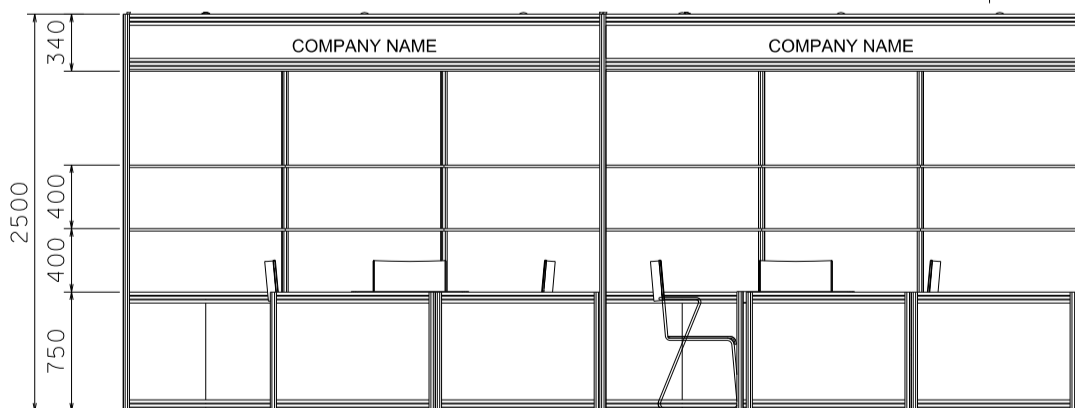

HKTDC World of Snacks

6M x 3M Right Corner Booth (B)

六米乘三米右邊角位攤位(B)

BOOTH SPECIFICATIONS		QTY.
	1000W x 500D x 750H CABINET	6
	3000W x 300D WOODEN DISPLAY SHELF	4
	700W x 700D x 750H MEETING TABLE	2
	BLACK LEATHER CHAIR	6
	13W LED LAMP SPOTLIGHT (YELLOW LIGHT)	6
	13W LED LAMP LONGARMED SPOTLIGHT (YELLOW LIGHT)	6
	500W SOCKET	2
	CEILING BEAM	9M
	RUBBISH BIN & CARPET (18 sqm.)	

*The Hong Kong Trade Development Council reserves the right to change the configuration if necessary.

*如有需要，香港貿易發展局有權更改攤位結構。