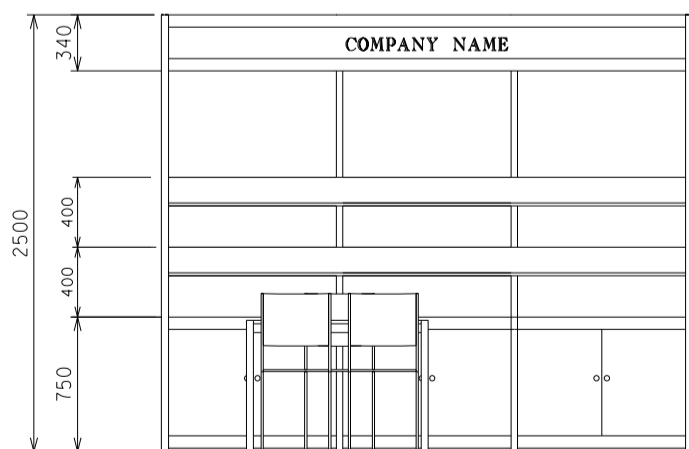

HKTDC World of Snacks

9 sq.m Standard Booth (A)- 3mx3m

九平方米標準展台 (A) - 3米 x 3米

BOOTH SPECIFICATIONS		QTY.
	1000W x 500D x 750H CABINET	3
	3000W x 300D SLOPE WOODEN DISPLAY SHELF	2
	13W LED LAMP SPOTLIGHT (YELLOW LIGHT)	3
	13W LED LAMP LONGARMED SPOTLIGHT (YELLOW LIGHT)	3
	700W x 700D x 750H MEETING TABLE	1
	BLACK LEATHER CHAIR	3
	CEILING BEAM	3M
	500W SOCKET	1
	RUBBISH BIN & CARPET (9sqm.)	

BOOTH SPECIFICATIONS		QTY.
	1000W x 500D x 750H CABINET	3
	3000W x 300D SLOPE WOODEN DISPLAY SHELF	2
	13W LED LAMP SPOTLIGHT (YELLOW LIGHT)	3
	13W LED LAMP LONGARMED SPOTLIGHT (YELLOW LIGHT)	3
	700W x 700D x 750H MEETING TABLE	1
	BLACK LEATHER CHAIR	3
	CEILING BEAM	3M
	500W SOCKET	1
	RUBBISH BIN & CARPET (9sqm.)	

*The Hong Kong Trade Development Council reserves the right to change the configuration if necessary.

*如有需要，香港貿易發展局有權更改攤位結構。

HKTDC World of Snacks

9 sq.m Right Corner Booth (A)- 3mx3m

九平方米右邊角位展台 (A) - 3米 x 3米