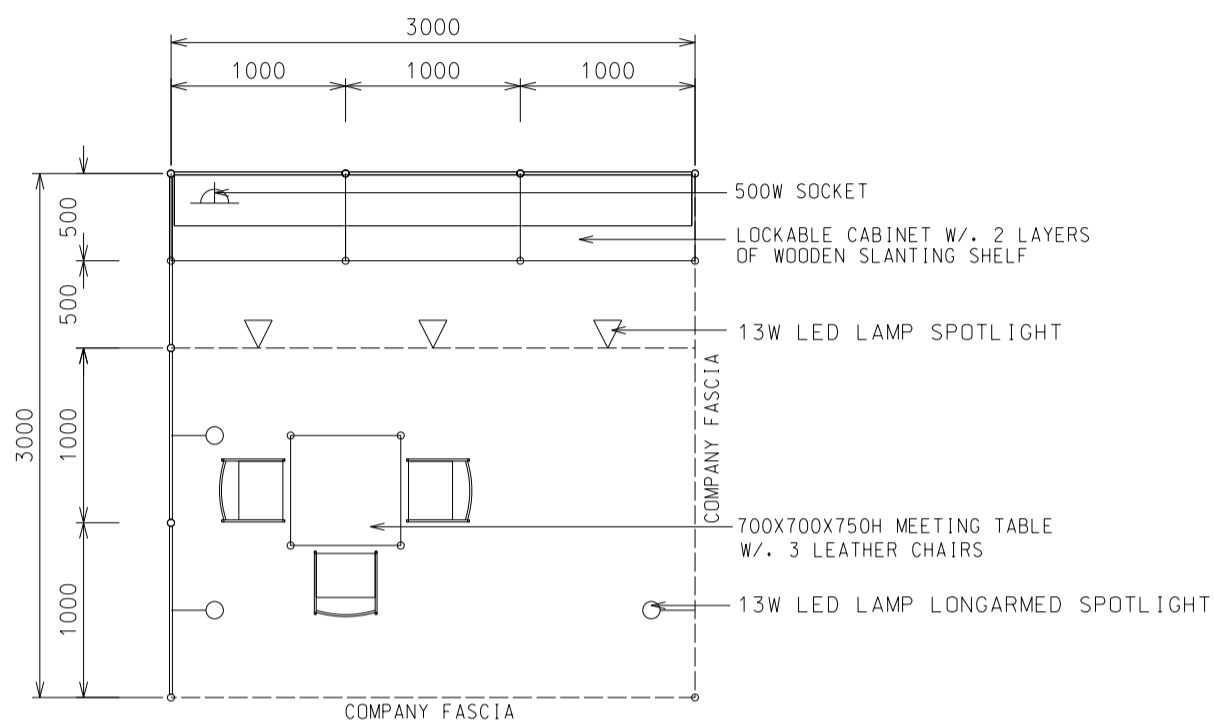

HKTDC World of Snacks

9 sq.m Standard Booth (A)- 3mx3m

九平方米標準展台 (A) - 3米 x 3米

BOOTH SPECIFICATIONS		QTY.
	1000W x 500D x 750H CABINET	3
	3000W x 300D SLOPE WOODEN DISPLAY SHELF	2
	13W LED LAMP SPOTLIGHT (YELLOW LIGHT)	3
	13W LED LAMP LONGARMED SPOTLIGHT (YELLOW LIGHT)	3
	700W x 700D x 750H MEETING TABLE	1
	BLACK LEATHER CHAIR	3
	CEILING BEAM	3M
	500W SOCKET	1
	RUBBISH BIN & CARPET (9sqm.)	

BOOTH SPECIFICATIONS		QTY.
	1000W x 500D x 750H CABINET	3
	3000W x 300D SLOPE WOODEN DISPLAY SHELF	2
	13W LED LAMP SPOTLIGHT (YELLOW LIGHT)	3
	13W LED LAMP LONGARMED SPOTLIGHT (YELLOW LIGHT)	3
	700W x 700D x 750H MEETING TABLE	1
	BLACK LEATHER CHAIR	3
	CEILING BEAM	3M
	500W SOCKET	1
	RUBBISH BIN & CARPET (9sqm.)	

*The Hong Kong Trade Development Council reserves the right to change the configuration if necessary.

*如有需要，香港貿易發展局有權更改攤位結構。

HKTDC World of Snacks

9 sq.m Right Corner Booth (A)- 3mx3m

九平方米右邊角位展台 (A) - 3米 x 3米