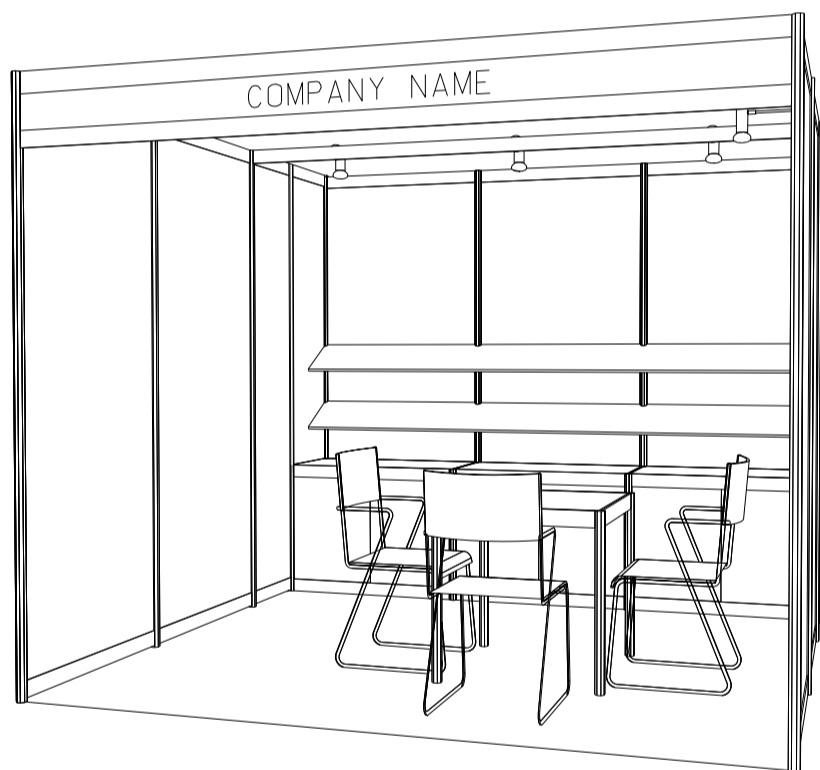

HKTDC World of Snacks

9 sq.m Standard Booth (A)- 3mx3m

九平方米標準展台 (A) - 3米 x 3米

BOOTH SPECIFICATIONS		QTY.
	1000W x 500D x 750H CABINET	3
	3000W x 300D SLOPE WOODEN DISPLAY SHELF	2
	13W LED LAMP SPOTLIGHT (YELLOW LIGHT)	3
	13W LED LAMP LONGARMED SPOTLIGHT (YELLOW LIGHT)	3
	700W x 700D x 750H MEETING TABLE	1
	BLACK LEATHER CHAIR	3
	CEILING BEAM	3M
	500W SOCKET	1
	RUBBISH BIN & CARPET (9sqm.)	

*The Hong Kong Trade Development Council reserves the right to change the configuration if necessary.

*如有需要，香港貿易發展局有權更改攤位結構。

HKTDC World of Snacks

9 sq.m Left Corner Booth (A)- 3mx3m

九平方米左邊角位展台 (A) - 3米 x 3米

BOOTH SPECIFICATIONS		QTY.
	1000W x 500D x 750H CABINET	3
	3000W x 300D SLOPE WOODEN DISPLAY SHELF	2
	13W LED LAMP SPOTLIGHT (YELLOW LIGHT)	3
	13W LED LAMP LONGARMED SPOTLIGHT (YELLOW LIGHT)	3
	700W x 700D x 750H MEETING TABLE	1
	BLACK LEATHER CHAIR	3
	CEILING BEAM	3M
	500W SOCKET	1
	RUBBISH BIN & CARPET (9sqm.)	

*The Hong Kong Trade Development Council reserves the right to change the configuration if necessary.

*如有需要，香港貿易發展局有權更改攤位結構。

HKTDC World of Snacks

9 sq.m Right Corner Booth (A)- 3mx3m

九平方米右邊角位展台 (A) - 3米 x 3米