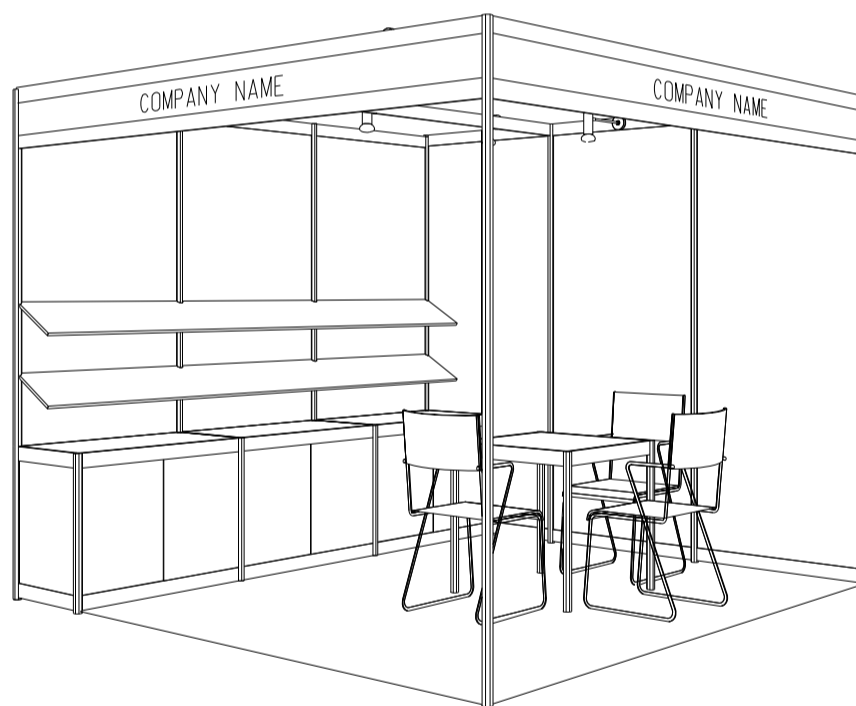

HKTDC World of Snacks

9 sq.m Standard Booth (A)- 3mx3m

九平方米標準展台 (A) - 3米 x 3米

BOOTH SPECIFICATIONS		QTY.
	1000W x 500D x 750H CABINET	3
	3000W x 300D SLOPE WOODEN DISPLAY SHELF	2
	13W LED LAMP SPOTLIGHT (YELLOW LIGHT)	3
	13W LED LAMP LONGARMED SPOTLIGHT (YELLOW LIGHT)	3
	700W x 700D x 750H MEETING TABLE	1
	BLACK LEATHER CHAIR	3
	CEILING BEAM	3M
	500W SOCKET	1
	RUBBISH BIN & CARPET (9sqm.)	

*The Hong Kong Trade Development Council reserves the right to change the configuration if necessary.

*如有需要，香港貿易發展局有權更改攤位結構。

HKTDC World of Snacks

9 sq.m Left Corner Booth (A)- 3mx3m

九平方米左邊角位展台 (A) - 3米 x 3米

BOOTH SPECIFICATIONS		QTY.
	1000W x 500D x 750H CABINET	3
	3000W x 300D SLOPE WOODEN DISPLAY SHELF	2
	13W LED LAMP SPOTLIGHT (YELLOW LIGHT)	3
	13W LED LAMP LONGARMED SPOTLIGHT (YELLOW LIGHT)	3
	700W x 700D x 750H MEETING TABLE	1
	BLACK LEATHER CHAIR	3
	CEILING BEAM	3M
	500W SOCKET	1
	RUBBISH BIN & CARPET (9sqm.)	

*The Hong Kong Trade Development Council reserves the right to change the configuration if necessary.

*如有需要，香港貿易發展局有權更改攤位結構。

HKTDC World of Snacks

9 sq.m Right Corner Booth (A)- 3mx3m

九平方米右邊角位展台 (A) - 3米 x 3米