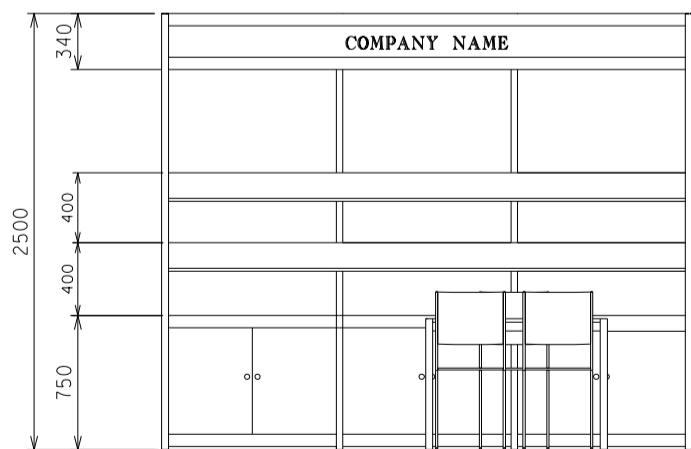

HKTDC World of Snacks

9 sq.m Standard Booth (A)- 3mx3m

九平方米標準展台 (A) - 3米 x 3米

BOOTH SPECIFICATIONS		QTY.
	1000W x 500D x 750H CABINET	3
	3000W x 300D SLOPE WOODEN DISPLAY SHELF	2
	13W LED LAMP SPOTLIGHT (YELLOW LIGHT)	3
	13W LED LAMP LONGARMED SPOTLIGHT (YELLOW LIGHT)	3
	700W x 700D x 750H MEETING TABLE	1
	BLACK LEATHER CHAIR	3
	CEILING BEAM	3M
	500W SOCKET	1
	RUBBISH BIN & CARPET (9sqm.)	

*The Hong Kong Trade Development Council reserves the right to change the configuration if necessary.

*如有需要，香港貿易發展局有權更改攤位結構。

HKTDC World of Snacks

9 sq.m Left Corner Booth (A)- 3mx3m

九平方米左邊角位展台 (A) - 3米 x 3米

BOOTH SPECIFICATIONS		QTY.
	1000W x 500D x 750H CABINET	3
	3000W x 300D SLOPE WOODEN DISPLAY SHELF	2
	13W LED LAMP SPOTLIGHT (YELLOW LIGHT)	3
	13W LED LAMP LONGARMED SPOTLIGHT (YELLOW LIGHT)	3
	700W x 700D x 750H MEETING TABLE	1
	BLACK LEATHER CHAIR	3
	CEILING BEAM	3M
	500W SOCKET	1
	RUBBISH BIN & CARPET (9sqm.)	

*The Hong Kong Trade Development Council reserves the right to change the configuration if necessary.

*如有需要，香港貿易發展局有權更改攤位結構。

HKTDC World of Snacks

9 sq.m Right Corner Booth (A)- 3mx3m

九平方米右邊角位展台 (A) - 3米 x 3米