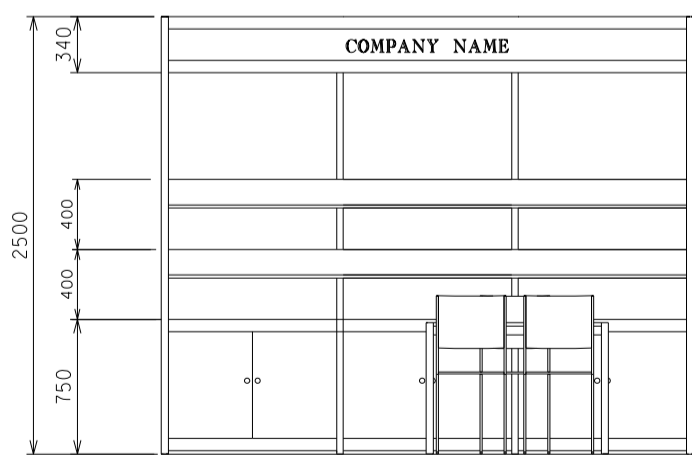

HKTDC World of Snacks

9 sq.m Standard Booth (A)- 3mx3m

九平方米標準展台 (A) - 3米 x 3米

BOOTH SPECIFICATIONS		QTY.
	1000W x 500D x 750H CABINET	3
	3000W x 300D SLOPE WOODEN DISPLAY SHELF	2
	13W LED LAMP SPOTLIGHT (YELLOW LIGHT)	3
	13W LED LAMP LONGARMED SPOTLIGHT (YELLOW LIGHT)	3
	700W x 700D x 750H MEETING TABLE	1
	BLACK LEATHER CHAIR	3
	CEILING BEAM	3M
	500W SOCKET	1
	RUBBISH BIN & CARPET (9sqm.)	

*The Hong Kong Trade Development Council reserves the right to change the configuration if necessary.

*如有需要，香港貿易發展局有權更改攤位結構。

HKTDC World of Snacks

9 sq.m Left Corner Booth (A)- 3mx3m

九平方米左邊角位展台 (A) - 3米 x 3米

BOOTH SPECIFICATIONS		QTY.
	1000W x 500D x 750H CABINET	3
	3000W x 300D SLOPE WOODEN DISPLAY SHELF	2
	13W LED LAMP SPOTLIGHT (YELLOW LIGHT)	3
	13W LED LAMP LONGARMED SPOTLIGHT (YELLOW LIGHT)	3
	700W x 700D x 750H MEETING TABLE	1
	BLACK LEATHER CHAIR	3
	CEILING BEAM	3M
	500W SOCKET	1
	RUBBISH BIN & CARPET (9sqm.)	

*The Hong Kong Trade Development Council reserves the right to change the configuration if necessary.

*如有需要，香港貿易發展局有權更改攤位結構。

HKTDC World of Snacks

9 sq.m Right Corner Booth (A)- 3mx3m

九平方米右邊角位展台 (A) - 3米 x 3米