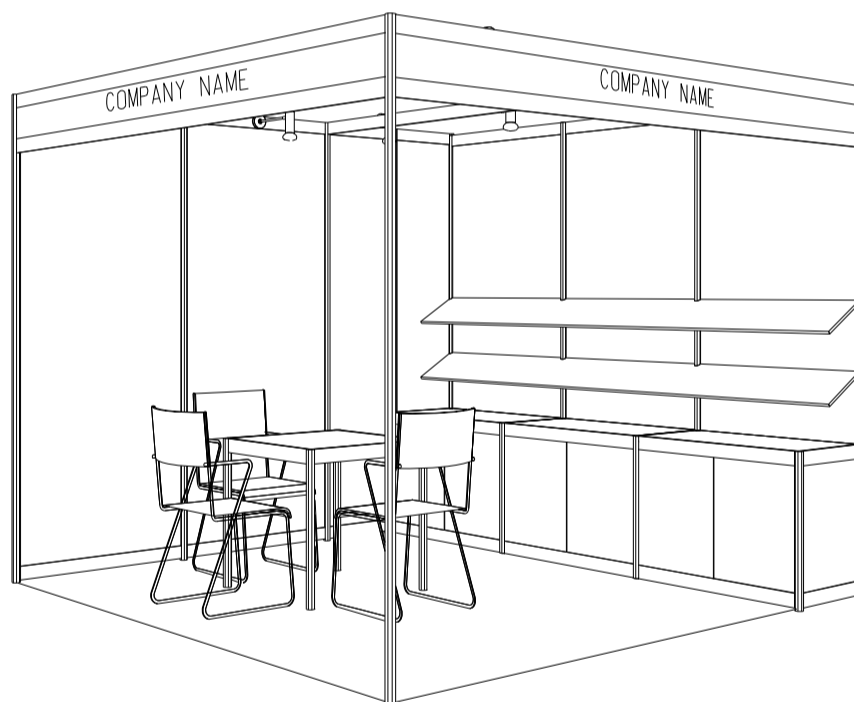

HKTDC World of Snacks

9 sq.m Standard Booth (A)- 3mx3m

九平方米標準展台 (A) - 3米 x 3米

BOOTH SPECIFICATIONS		QTY.
	1000W x 500D x 750H CABINET	3
	3000W x 300D SLOPE WOODEN DISPLAY SHELF	2
	13W LED LAMP SPOTLIGHT (YELLOW LIGHT)	3
	13W LED LAMP LONGARMED SPOTLIGHT (YELLOW LIGHT)	3
	700W x 700D x 750H MEETING TABLE	1
	BLACK LEATHER CHAIR	3
	CEILING BEAM	3M
	500W SOCKET	1
	RUBBISH BIN & CARPET (9sqm.)	

*The Hong Kong Trade Development Council reserves the right to change the configuration if necessary.

*如有需要，香港貿易發展局有權更改攤位結構。

HKTDC World of Snacks

9 sq.m Left Corner Booth (A)- 3mx3m

九平方米左邊角位展台 (A) - 3米 x 3米

BOOTH SPECIFICATIONS		QTY.
	1000W x 500D x 750H CABINET	3
	3000W x 300D SLOPE WOODEN DISPLAY SHELF	2
	13W LED LAMP SPOTLIGHT (YELLOW LIGHT)	3
	13W LED LAMP LONGARMED SPOTLIGHT (YELLOW LIGHT)	3
	700W x 700D x 750H MEETING TABLE	1
	BLACK LEATHER CHAIR	3
	CEILING BEAM	3M
	500W SOCKET	1
	RUBBISH BIN & CARPET (9sqm.)	

*The Hong Kong Trade Development Council reserves the right to change the configuration if necessary.

*如有需要，香港貿易發展局有權更改攤位結構。

HKTDC World of Snacks

9 sq.m Right Corner Booth (A)- 3mx3m

九平方米右邊角位展台 (A) - 3米 x 3米