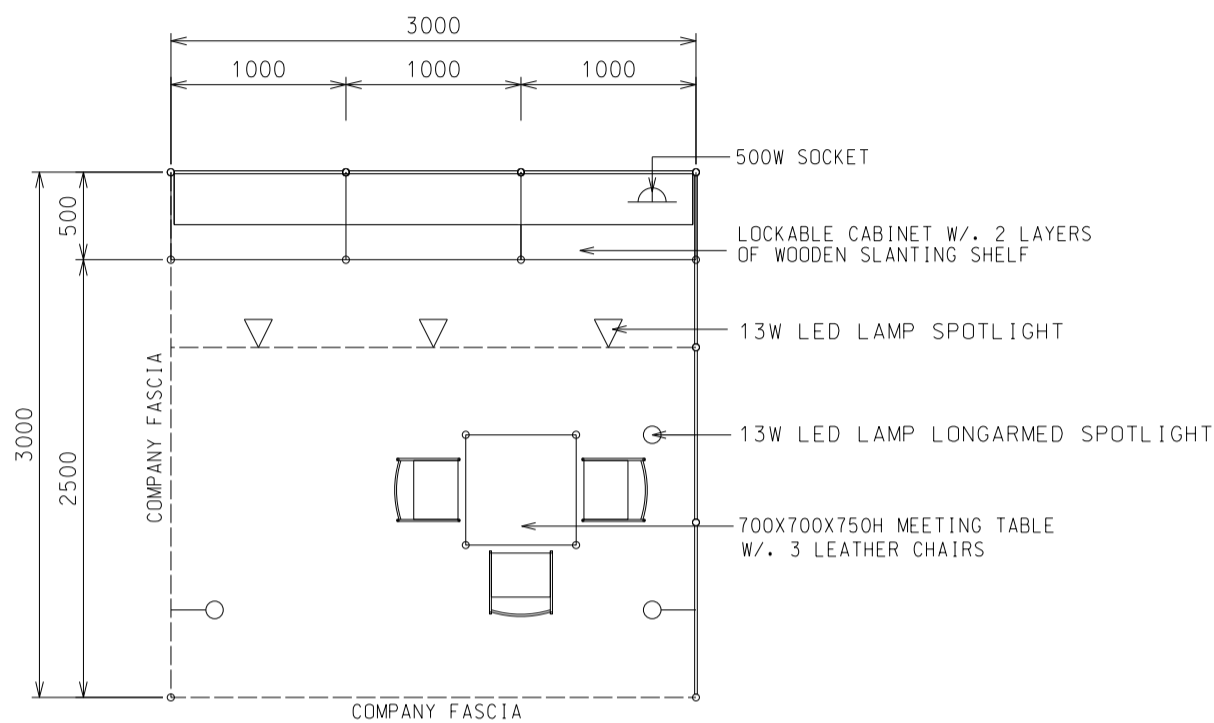

HKTDC World of Snacks

9 sq.m Standard Booth (A)- 3mx3m

九平方米標準展台 (A) - 3米 x 3米

BOOTH SPECIFICATIONS		QTY.
	1000W x 500D x 750H CABINET	3
	3000W x 300D SLOPE WOODEN DISPLAY SHELF	2
	13W LED LAMP SPOTLIGHT (YELLOW LIGHT)	3
	13W LED LAMP LONGARMED SPOTLIGHT (YELLOW LIGHT)	3
	700W x 700D x 750H MEETING TABLE	1
	BLACK LEATHER CHAIR	3
	CEILING BEAM	3M
	500W SOCKET	1
	RUBBISH BIN & CARPET (9sqm.)	

*The Hong Kong Trade Development Council reserves the right to change the configuration if necessary.

*如有需要，香港貿易發展局有權更改攤位結構。

HKTDC World of Snacks

9 sq.m Left Corner Booth (A)- 3mx3m

九平方米左邊角位展台 (A) - 3米 x 3米

BOOTH SPECIFICATIONS		QTY.
	1000W x 500D x 750H CABINET	3
	3000W x 300D SLOPE WOODEN DISPLAY SHELF	2
	13W LED LAMP SPOTLIGHT (YELLOW LIGHT)	3
	13W LED LAMP LONGARMED SPOTLIGHT (YELLOW LIGHT)	3
	700W x 700D x 750H MEETING TABLE	1
	BLACK LEATHER CHAIR	3
	CEILING BEAM	3M
	500W SOCKET	1
	RUBBISH BIN & CARPET (9sqm.)	