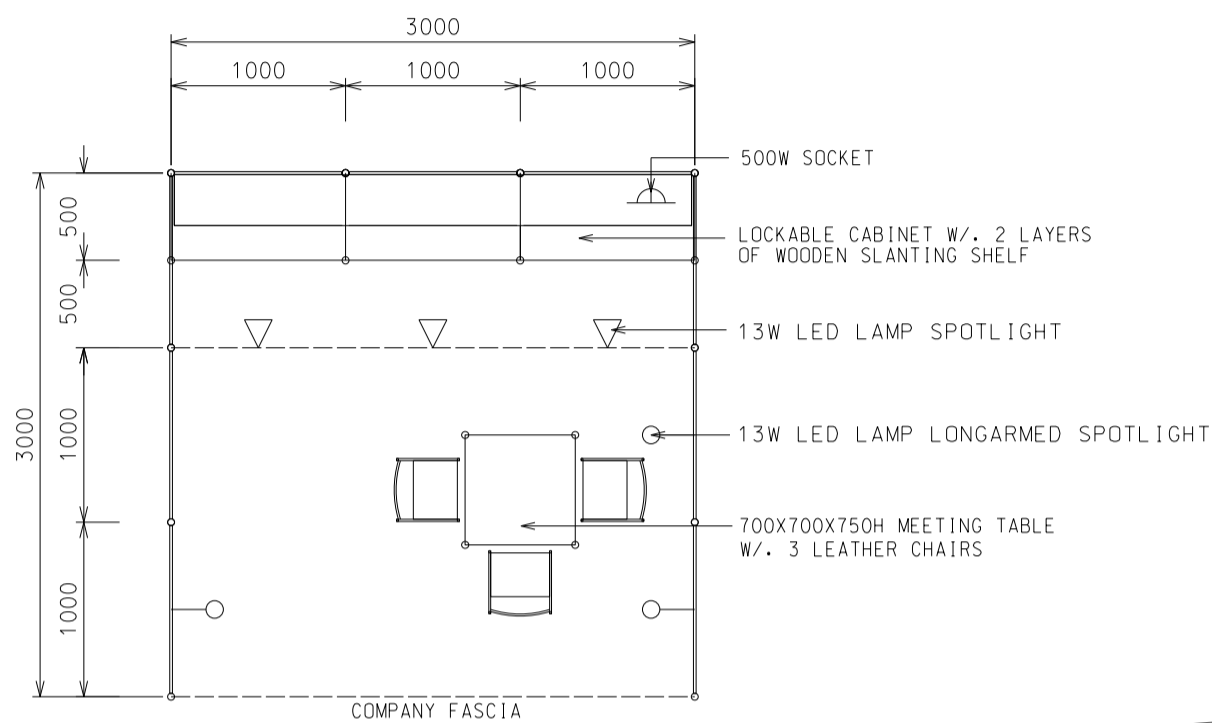

HKTDC World of Snacks

9 sq.m Standard Booth (A)- 3mx3m

九平方米標準展台 (A) - 3米 x 3米

BOOTH SPECIFICATIONS		QTY.
	1000W x 500D x 750H CABINET	3
	3000W x 300D SLOPE WOODEN DISPLAY SHELF	2
	13W LED LAMP SPOTLIGHT (YELLOW LIGHT)	3
	13W LED LAMP LONGARMED SPOTLIGHT (YELLOW LIGHT)	3
	700W x 700D x 750H MEETING TABLE	1
	BLACK LEATHER CHAIR	3
	CEILING BEAM	3M
	500W SOCKET	1
	RUBBISH BIN & CARPET (9sqm.)	

*The Hong Kong Trade Development Council reserves the right to change the configuration if necessary.

*如有需要，香港貿易發展局有權更改攤位結構。

HKTDC World of Snacks

9 sq.m Left Corner Booth (A)- 3mx3m

九平方米左邊角位展台 (A) - 3米 x 3米

BOOTH SPECIFICATIONS		QTY.
	1000W x 500D x 750H CABINET	3
	3000W x 300D SLOPE WOODEN DISPLAY SHELF	2
	13W LED LAMP SPOTLIGHT (YELLOW LIGHT)	3
	13W LED LAMP LONGARMED SPOTLIGHT (YELLOW LIGHT)	3
	700W x 700D x 750H MEETING TABLE	1
	BLACK LEATHER CHAIR	3
	CEILING BEAM	3M
	500W SOCKET	1
	RUBBISH BIN & CARPET (9sqm.)	

*The Hong Kong Trade Development Council reserves the right to change the configuration if necessary.

*如有需要，香港貿易發展局有權更改攤位結構。

HKTDC World of Snacks

9 sq.m Right Corner Booth (A)- 3mx3m

九平方米右邊角位展台 (A) - 3米 x 3米