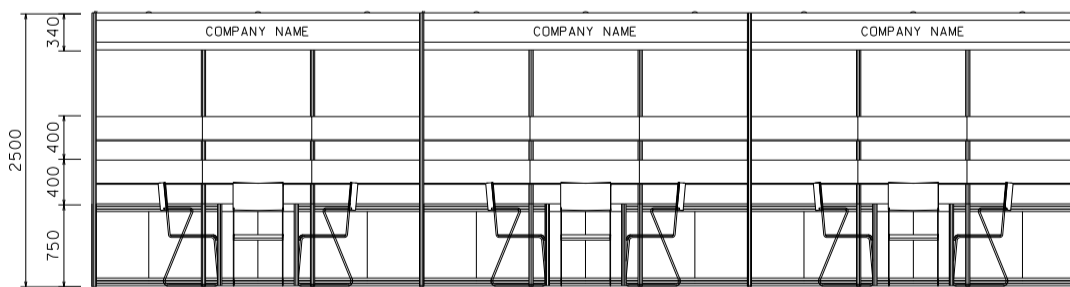

HKTDC World of Snacks

9M x 3M Standard Booth (A)

九米乘三米標準攤位(A)

BOOTH SPECIFICATIONS		QTY.
	1000W x 500D x 750H CABINET	9
	3000W x 300D SLOPE WOODEN DISPLAY SHELF	6
	700W x 700D x 750H MEETING TABLE	3
	BLACK LEATHER CHAIR	9
	13W LED LAMP SPOTLIGHT (YELLOW LIGHT)	9
	13W LED LAMP LONGARMED SPOTLIGHT (YELLOW LIGHT)	9
	500W SOCKET	3
	CEILING BEAM	15M
	RUBBISH BIN & CARPET (27sqm.)	

*The Hong Kong Trade Development Council reserves the right to change the configuration if necessary.

*如有需要，香港貿易發展局有權更改攤位結構。

HKTDC World of Snacks

9M x 3M Left Corner Booth (A)

九米乘三米左邊角位攤位(A)

PLAN

PERSPECTIVE

ELEVATION

BOOTH SPECIFICATIONS		QTY.
	1000W x 500D x 750H CABINET	9
	3000W x 300D SLOPE WOODEN DISPLAY SHELF	6
	700W x 700D x 750H MEETING TABLE	3
	BLACK LEATHER CHAIR	9
	13W LED LAMP SPOTLIGHT (YELLOW LIGHT)	9
	13W LED LAMP LONGARMED SPOTLIGHT (YELLOW LIGHT)	9
	500W SOCKET	3
	CEILING BEAM	15M
	RUBBISH BIN & CARPET (27sqm.)	

*The Hong Kong Trade Development Council reserves the right to change the configuration if necessary.
*如有需要，香港貿易發展局有權更改攤位結構。

HKTDC World of Snacks

9M x 3M Right Corner Booth (A)

九米乘三米右邊角位攤位(A)

BOOTH SPECIFICATIONS		QTY.
	1000W x 500D x 750H CABINET	9
	3000W x 300D SLOPE WOODEN DISPLAY SHELF	6
	700W x 700D x 750H MEETING TABLE	3
	BLACK LEATHER CHAIR	9
	13W LED LAMP SPOTLIGHT (YELLOW LIGHT)	9
	13W LED LAMP LONGARMED SPOTLIGHT (YELLOW LIGHT)	9
	500W SOCKET	3
	CEILING BEAM	15M
	RUBBISH BIN & CARPET (27sqm.)	