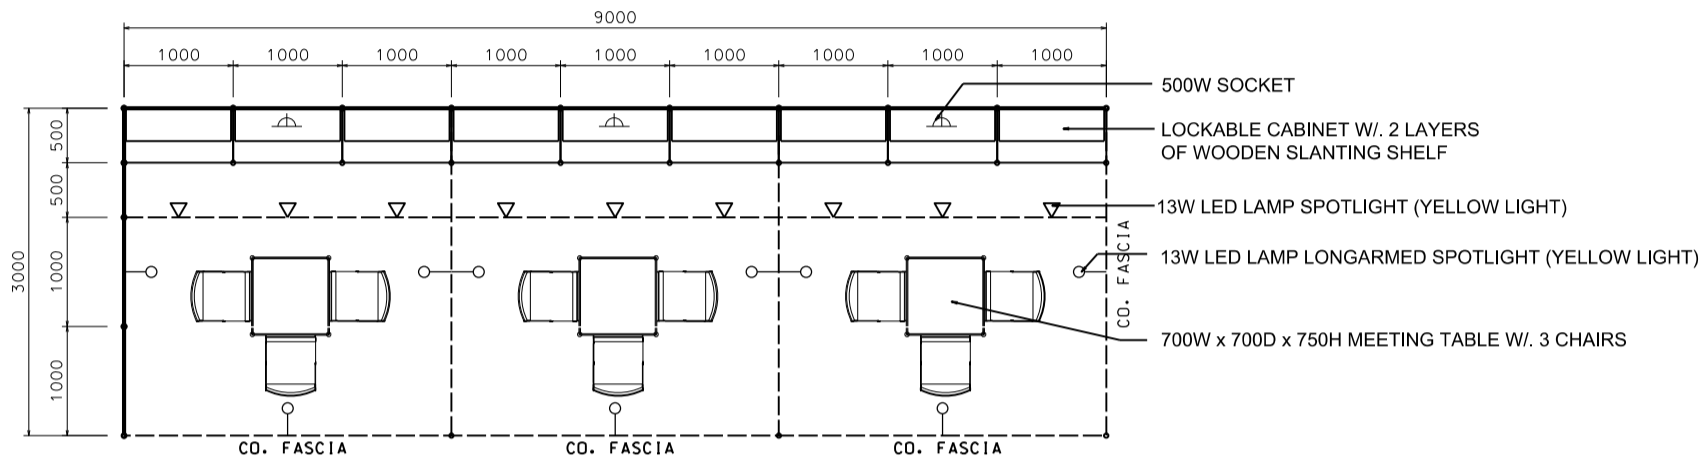

HKTDC World of Snacks

9M x 3M Standard Booth (A)

九米乘三米標準攤位(A)

BOOTH SPECIFICATIONS		QTY.
	1000W x 500D x 750H CABINET	9
	3000W x 300D SLOPE WOODEN DISPLAY SHELF	6
	700W x 700D x 750H MEETING TABLE	3
	BLACK LEATHER CHAIR	9
	13W LED LAMP SPOTLIGHT (YELLOW LIGHT)	9
	13W LED LAMP LONGARMED SPOTLIGHT (YELLOW LIGHT)	9
	500W SOCKET	3
	CEILING BEAM	15M
	RUBBISH BIN & CARPET (27sqm.)	

ELEVATION

BOOTH SPECIFICATIONS		QTY.
	1000W x 500D x 750H CABINET	9
	3000W x 300D SLOPE WOODEN DISPLAY SHELF	6
	700W x 700D x 750H MEETING TABLE	3
	BLACK LEATHER CHAIR	9
	13W LED LAMP SPOTLIGHT (YELLOW LIGHT)	9
	13W LED LAMP LONGARMED SPOTLIGHT (YELLOW LIGHT)	9
	500W SOCKET	3
	CEILING BEAM	15M
	RUBBISH BIN & CARPET (27sqm.)	

*The Hong Kong Trade Development Council reserves the right to change the configuration if necessary.
*如有需要，香港貿易發展局有權更改攤位結構。

HKTDC World of Snacks

9M x 3M Right Corner Booth (A)

九米乘三米右邊角位攤位(A)

BOOTH SPECIFICATIONS		QTY.
	1000W x 500D x 750H CABINET	9
	3000W x 300D SLOPE WOODEN DISPLAY SHELF	6
	700W x 700D x 750H MEETING TABLE	3
	BLACK LEATHER CHAIR	9
	13W LED LAMP SPOTLIGHT (YELLOW LIGHT)	9
	13W LED LAMP LONGARMED SPOTLIGHT (YELLOW LIGHT)	9
	500W SOCKET	3
	CEILING BEAM	15M
	RUBBISH BIN & CARPET (27sqm.)	