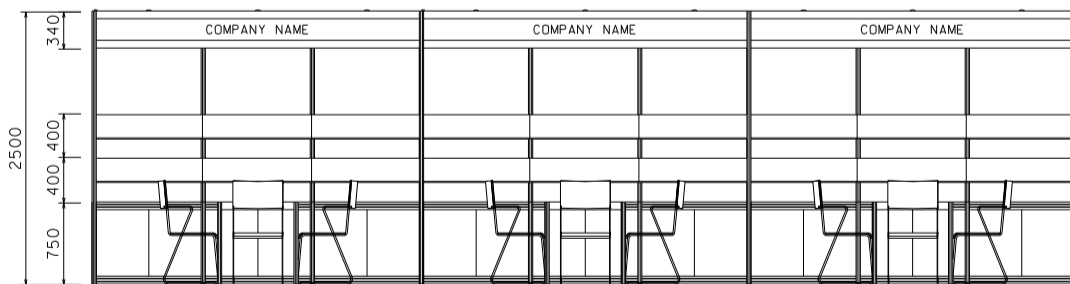

HKTDC World of Snacks

9M x 3M Standard Booth (A)

九米乘三米標準攤位(A)

BOOTH SPECIFICATIONS		QTY.
	1000W x 500D x 750H CABINET	9
	3000W x 300D SLOPE WOODEN DISPLAY SHELF	6
	700W x 700D x 750H MEETING TABLE	3
	BLACK LEATHER CHAIR	9
	13W LED LAMP SPOTLIGHT (YELLOW LIGHT)	9
	13W LED LAMP LONGARMED SPOTLIGHT (YELLOW LIGHT)	9
	500W SOCKET	3
	CEILING BEAM	15M
	RUBBISH BIN & CARPET (27sqm.)	

ELEVATION

BOOTH SPECIFICATIONS		QTY.
	1000W x 500D x 750H CABINET	9
	3000W x 300D SLOPE WOODEN DISPLAY SHELF	6
	700W x 700D x 750H MEETING TABLE	3
	BLACK LEATHER CHAIR	9
	13W LED LAMP SPOTLIGHT (YELLOW LIGHT)	9
	13W LED LAMP LONGARMED SPOTLIGHT (YELLOW LIGHT)	9
	500W SOCKET	3
	CEILING BEAM	15M
	RUBBISH BIN & CARPET (27sqm.)	

*The Hong Kong Trade Development Council reserves the right to change the configuration if necessary.
*如有需要，香港貿易發展局有權更改攤位結構。

HKTDC World of Snacks

9M x 3M Right Corner Booth (A)

九米乘三米右邊角位攤位(A)

BOOTH SPECIFICATIONS		QTY.
	1000W x 500D x 750H CABINET	9
	3000W x 300D SLOPE WOODEN DISPLAY SHELF	6
	700W x 700D x 750H MEETING TABLE	3
	BLACK LEATHER CHAIR	9
	13W LED LAMP SPOTLIGHT (YELLOW LIGHT)	9
	13W LED LAMP LONGARMED SPOTLIGHT (YELLOW LIGHT)	9
	500W SOCKET	3
	CEILING BEAM	15M
	RUBBISH BIN & CARPET (27sqm.)	