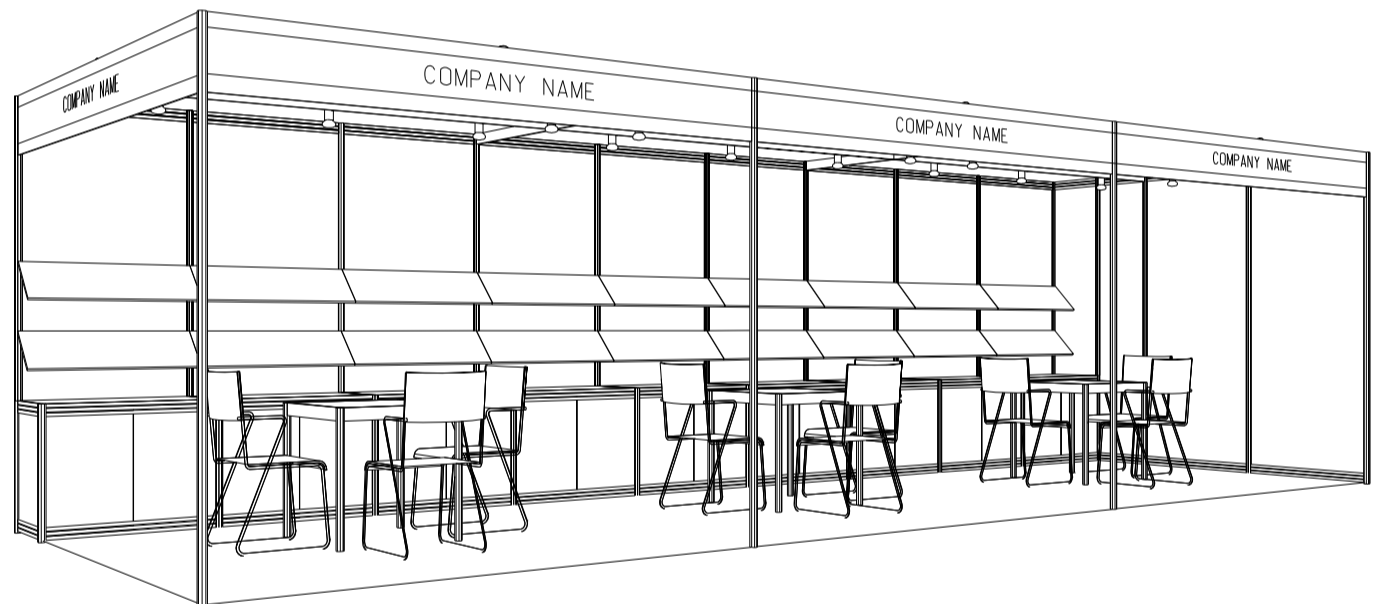

HKTDC World of Snacks

9M x 3M Standard Booth (A)

九米乘三米標準攤位(A)

BOOTH SPECIFICATIONS		QTY.
	1000W x 500D x 750H CABINET	9
	3000W x 300D SLOPE WOODEN DISPLAY SHELF	6
	700W x 700D x 750H MEETING TABLE	3
	BLACK LEATHER CHAIR	9
	13W LED LAMP SPOTLIGHT (YELLOW LIGHT)	9
	13W LED LAMP LONGARMED SPOTLIGHT (YELLOW LIGHT)	9
	500W SOCKET	3
	CEILING BEAM	15M
	RUBBISH BIN & CARPET (27sqm.)	

*The Hong Kong Trade Development Council reserves the right to change the configuration if necessary.

*如有需要，香港貿易發展局有權更改攤位結構。

HKTDC World of Snacks

9M x 3M Left Corner Booth (A)

九米乘三米左邊角位攤位(A)

PLAN

PERSPECTIVE

ELEVATION

BOOTH SPECIFICATIONS		QTY.
	1000W x 500D x 750H CABINET	9
	3000W x 300D SLOPE WOODEN DISPLAY SHELF	6
	700W x 700D x 750H MEETING TABLE	3
	BLACK LEATHER CHAIR	9
	13W LED LAMP SPOTLIGHT (YELLOW LIGHT)	9
	13W LED LAMP LONGARMED SPOTLIGHT (YELLOW LIGHT)	9
	500W SOCKET	3
	CEILING BEAM	15M
	RUBBISH BIN & CARPET (27sqm.)	

*The Hong Kong Trade Development Council reserves the right to change the configuration if necessary.
*如有需要，香港貿易發展局有權更改攤位結構。

HKTDC World of Snacks

9M x 3M Right Corner Booth (A)

九米乘三米右邊角位攤位(A)

BOOTH SPECIFICATIONS		QTY.
	1000W x 500D x 750H CABINET	9
	3000W x 300D SLOPE WOODEN DISPLAY SHELF	6
	700W x 700D x 750H MEETING TABLE	3
	BLACK LEATHER CHAIR	9
	13W LED LAMP SPOTLIGHT (YELLOW LIGHT)	9
	13W LED LAMP LONGARMED SPOTLIGHT (YELLOW LIGHT)	9
	500W SOCKET	3
	CEILING BEAM	15M
	RUBBISH BIN & CARPET (27sqm.)	