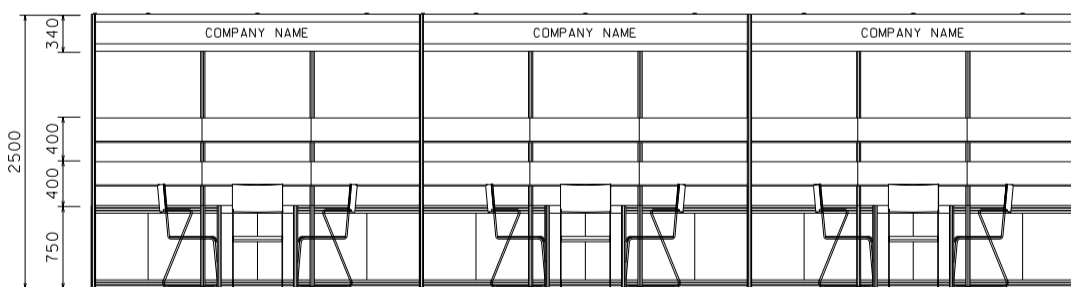

HKTDC World of Snacks

9M x 3M Standard Booth (A)

九米乘三米標準攤位(A)

BOOTH SPECIFICATIONS		QTY.
	1000W x 500D x 750H CABINET	9
	3000W x 300D SLOPE WOODEN DISPLAY SHELF	6
	700W x 700D x 750H MEETING TABLE	3
	BLACK LEATHER CHAIR	9
	13W LED LAMP SPOTLIGHT (YELLOW LIGHT)	9
	13W LED LAMP LONGARMED SPOTLIGHT (YELLOW LIGHT)	9
	500W SOCKET	3
	CEILING BEAM	15M
	RUBBISH BIN & CARPET (27sqm.)	

*The Hong Kong Trade Development Council reserves the right to change the configuration if necessary.

*如有需要，香港貿易發展局有權更改攤位結構。

HKTDC World of Snacks

9M x 3M Left Corner Booth (A)

九米乘三米左邊角位攤位(A)

PLAN

PERSPECTIVE

ELEVATION

BOOTH SPECIFICATIONS		QTY.
	1000W x 500D x 750H CABINET	9
	3000W x 300D SLOPE WOODEN DISPLAY SHELF	6
	700W x 700D x 750H MEETING TABLE	3
	BLACK LEATHER CHAIR	9
	13W LED LAMP SPOTLIGHT (YELLOW LIGHT)	9
	13W LED LAMP LONGARMED SPOTLIGHT (YELLOW LIGHT)	9
	500W SOCKET	3
	CEILING BEAM	15M
	RUBBISH BIN & CARPET (27sqm.)	

*The Hong Kong Trade Development Council reserves the right to change the configuration if necessary.
*如有需要，香港貿易發展局有權更改攤位結構。

HKTDC World of Snacks

9M x 3M Right Corner Booth (A)

九米乘三米右邊角位攤位(A)

BOOTH SPECIFICATIONS		QTY.
	1000W x 500D x 750H CABINET	9
	3000W x 300D SLOPE WOODEN DISPLAY SHELF	6
	700W x 700D x 750H MEETING TABLE	3
	BLACK LEATHER CHAIR	9
	13W LED LAMP SPOTLIGHT (YELLOW LIGHT)	9
	13W LED LAMP LONGARMED SPOTLIGHT (YELLOW LIGHT)	9
	500W SOCKET	3
	CEILING BEAM	15M
	RUBBISH BIN & CARPET (27sqm.)	