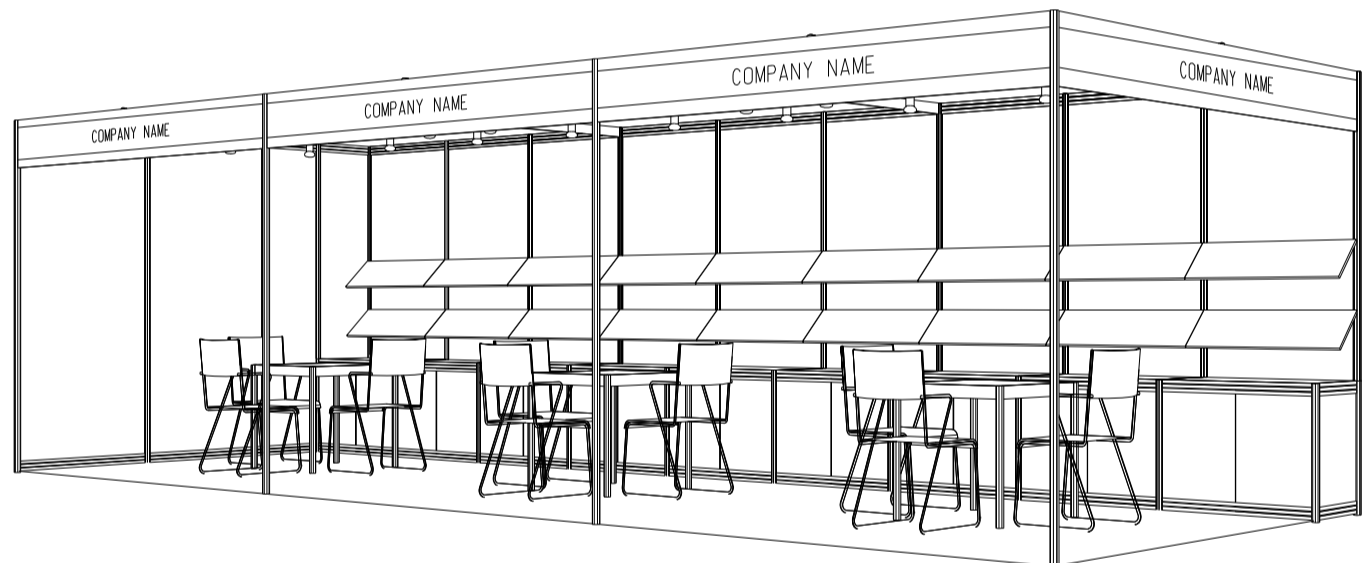

HKTDC World of Snacks

9M x 3M Standard Booth (A)

九米乘三米標準攤位(A)

BOOTH SPECIFICATIONS		QTY.
	1000W x 500D x 750H CABINET	9
	3000W x 300D SLOPE WOODEN DISPLAY SHELF	6
	700W x 700D x 750H MEETING TABLE	3
	BLACK LEATHER CHAIR	9
	13W LED LAMP SPOTLIGHT (YELLOW LIGHT)	9
	13W LED LAMP LONGARMED SPOTLIGHT (YELLOW LIGHT)	9
	500W SOCKET	3
	CEILING BEAM	15M
	RUBBISH BIN & CARPET (27sqm.)	

*The Hong Kong Trade Development Council reserves the right to change the configuration if necessary.

*如有需要，香港貿易發展局有權更改攤位結構。

HKTDC World of Snacks

9M x 3M Left Corner Booth (A)

九米乘三米左邊角位攤位(A)

PLAN

PERSPECTIVE

ELEVATION

BOOTH SPECIFICATIONS		QTY.
	1000W x 500D x 750H CABINET	9
	3000W x 300D SLOPE WOODEN DISPLAY SHELF	6
	700W x 700D x 750H MEETING TABLE	3
	BLACK LEATHER CHAIR	9
	13W LED LAMP SPOTLIGHT (YELLOW LIGHT)	9
	13W LED LAMP LONGARMED SPOTLIGHT (YELLOW LIGHT)	9
	500W SOCKET	3
	CEILING BEAM	15M
	RUBBISH BIN & CARPET (27sqm.)	

*The Hong Kong Trade Development Council reserves the right to change the configuration if necessary.
*如有需要，香港貿易發展局有權更改攤位結構。

HKTDC World of Snacks

9M x 3M Right Corner Booth (A)

九米乘三米右邊角位攤位(A)

BOOTH SPECIFICATIONS		QTY.
	1000W x 500D x 750H CABINET	9
	3000W x 300D SLOPE WOODEN DISPLAY SHELF	6
	700W x 700D x 750H MEETING TABLE	3
	BLACK LEATHER CHAIR	9
	13W LED LAMP SPOTLIGHT (YELLOW LIGHT)	9
	13W LED LAMP LONGARMED SPOTLIGHT (YELLOW LIGHT)	9
	500W SOCKET	3
	CEILING BEAM	15M
	RUBBISH BIN & CARPET (27sqm.)	