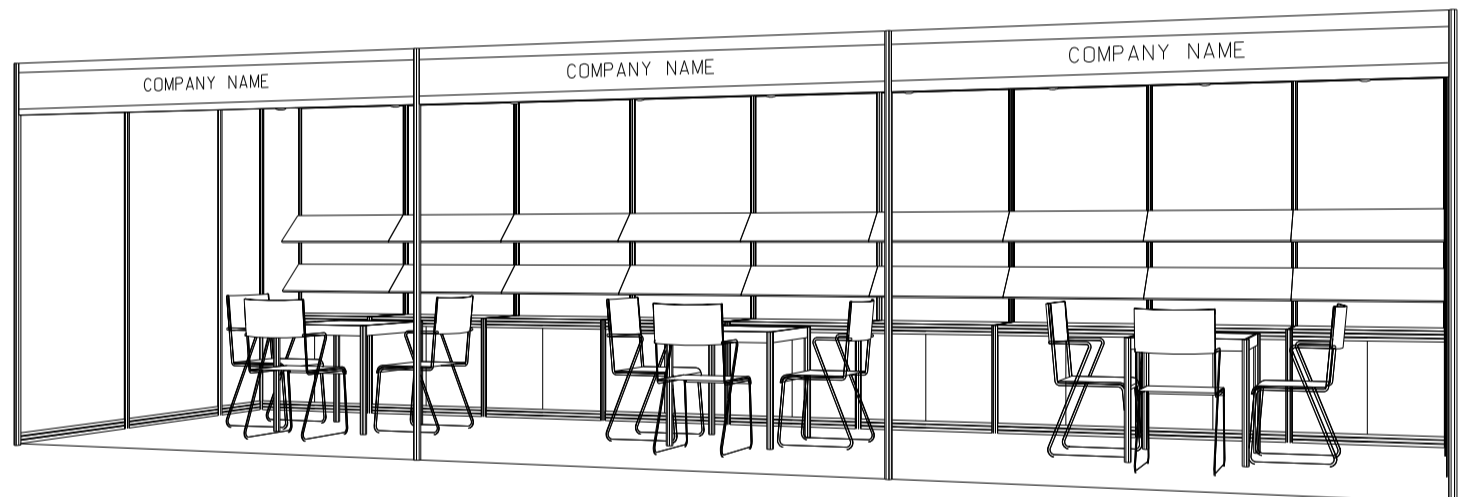

HKTDC World of Snacks

9M x 3M Standard Booth (A)

九米乘三米標準攤位(A)

BOOTH SPECIFICATIONS		QTY.
	1000W x 500D x 750H CABINET	9
	3000W x 300D SLOPE WOODEN DISPLAY SHELF	6
	700W x 700D x 750H MEETING TABLE	3
	BLACK LEATHER CHAIR	9
	13W LED LAMP SPOTLIGHT (YELLOW LIGHT)	9
	13W LED LAMP LONGARMED SPOTLIGHT (YELLOW LIGHT)	9
	500W SOCKET	3
	CEILING BEAM	15M
	RUBBISH BIN & CARPET (27sqm.)	

*The Hong Kong Trade Development Council reserves the right to change the configuration if necessary.

*如有需要，香港貿易發展局有權更改攤位結構。

HKTDC World of Snacks

9M x 3M Left Corner Booth (A)

九米乘三米左邊角位攤位(A)

PLAN

PERSPECTIVE

ELEVATION

BOOTH SPECIFICATIONS		QTY.
	1000W x 500D x 750H CABINET	9
	3000W x 300D SLOPE WOODEN DISPLAY SHELF	6
	700W x 700D x 750H MEETING TABLE	3
	BLACK LEATHER CHAIR	9
	13W LED LAMP SPOTLIGHT (YELLOW LIGHT)	9
	13W LED LAMP LONGARMED SPOTLIGHT (YELLOW LIGHT)	9
	500W SOCKET	3
	CEILING BEAM	15M
	RUBBISH BIN & CARPET (27sqm.)	

*The Hong Kong Trade Development Council reserves the right to change the configuration if necessary.
*如有需要，香港貿易發展局有權更改攤位結構。

HKTDC World of Snacks

9M x 3M Right Corner Booth (A)

九米乘三米右邊角位攤位(A)

BOOTH SPECIFICATIONS		QTY.
	1000W x 500D x 750H CABINET	9
	3000W x 300D SLOPE WOODEN DISPLAY SHELF	6
	700W x 700D x 750H MEETING TABLE	3
	BLACK LEATHER CHAIR	9
	13W LED LAMP SPOTLIGHT (YELLOW LIGHT)	9
	13W LED LAMP LONGARMED SPOTLIGHT (YELLOW LIGHT)	9
	500W SOCKET	3
	CEILING BEAM	15M
	RUBBISH BIN & CARPET (27sqm.)	