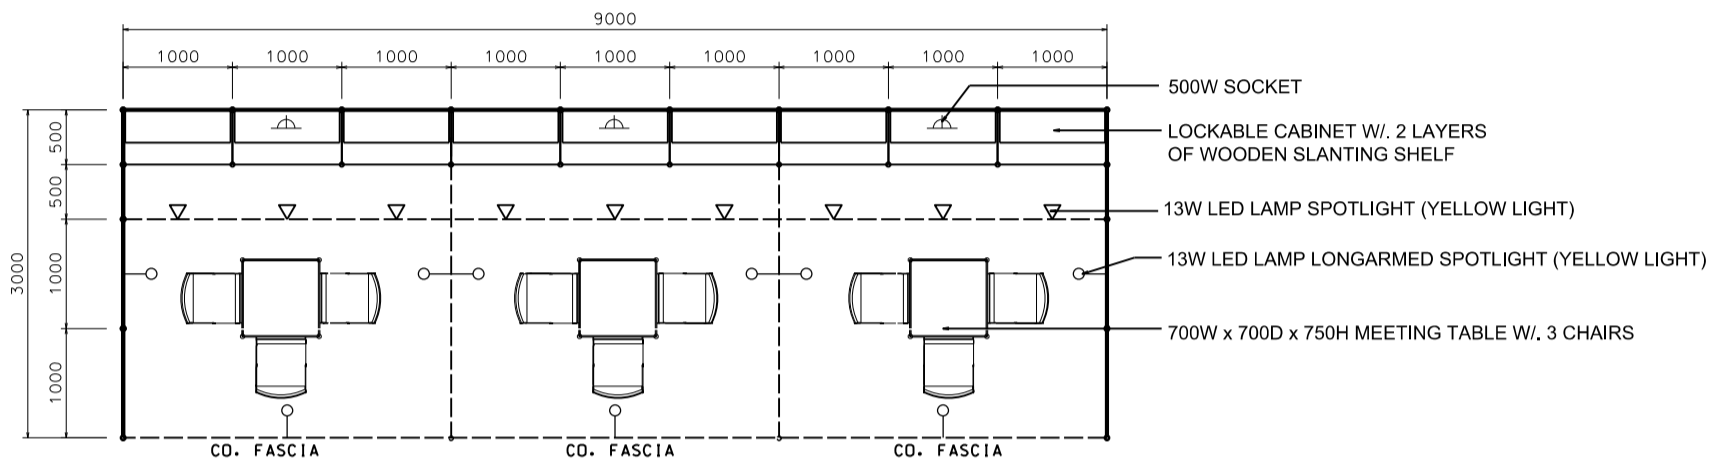

HKTDC World of Snacks

9M x 3M Standard Booth (A)

九米乘三米標準攤位(A)

BOOTH SPECIFICATIONS		QTY.
	1000W x 500D x 750H CABINET	9
	3000W x 300D SLOPE WOODEN DISPLAY SHELF	6
	700W x 700D x 750H MEETING TABLE	3
	BLACK LEATHER CHAIR	9
	13W LED LAMP SPOTLIGHT (YELLOW LIGHT)	9
	13W LED LAMP LONGARMED SPOTLIGHT (YELLOW LIGHT)	9
	500W SOCKET	3
	CEILING BEAM	15M
	RUBBISH BIN & CARPET (27sqm.)	

*The Hong Kong Trade Development Council reserves the right to change the configuration if necessary.

*如有需要，香港貿易發展局有權更改攤位結構。

HKTDC World of Snacks

9M x 3M Left Corner Booth (A)

九米乘三米左邊角位攤位(A)

PLAN

PERSPECTIVE

ELEVATION

BOOTH SPECIFICATIONS		QTY.
	1000W x 500D x 750H CABINET	9
	3000W x 300D SLOPE WOODEN DISPLAY SHELF	6
	700W x 700D x 750H MEETING TABLE	3
	BLACK LEATHER CHAIR	9
	13W LED LAMP SPOTLIGHT (YELLOW LIGHT)	9
	13W LED LAMP LONGARMED SPOTLIGHT (YELLOW LIGHT)	9
	500W SOCKET	3
	CEILING BEAM	15M
	RUBBISH BIN & CARPET (27sqm.)	

*The Hong Kong Trade Development Council reserves the right to change the configuration if necessary.
*如有需要，香港貿易發展局有權更改攤位結構。

HKTDC World of Snacks

9M x 3M Right Corner Booth (A)

九米乘三米右邊角位攤位(A)

BOOTH SPECIFICATIONS		QTY.
	1000W x 500D x 750H CABINET	9
	3000W x 300D SLOPE WOODEN DISPLAY SHELF	6
	700W x 700D x 750H MEETING TABLE	3
	BLACK LEATHER CHAIR	9
	13W LED LAMP SPOTLIGHT (YELLOW LIGHT)	9
	13W LED LAMP LONGARMED SPOTLIGHT (YELLOW LIGHT)	9
	500W SOCKET	3
	CEILING BEAM	15M
	RUBBISH BIN & CARPET (27sqm.)	