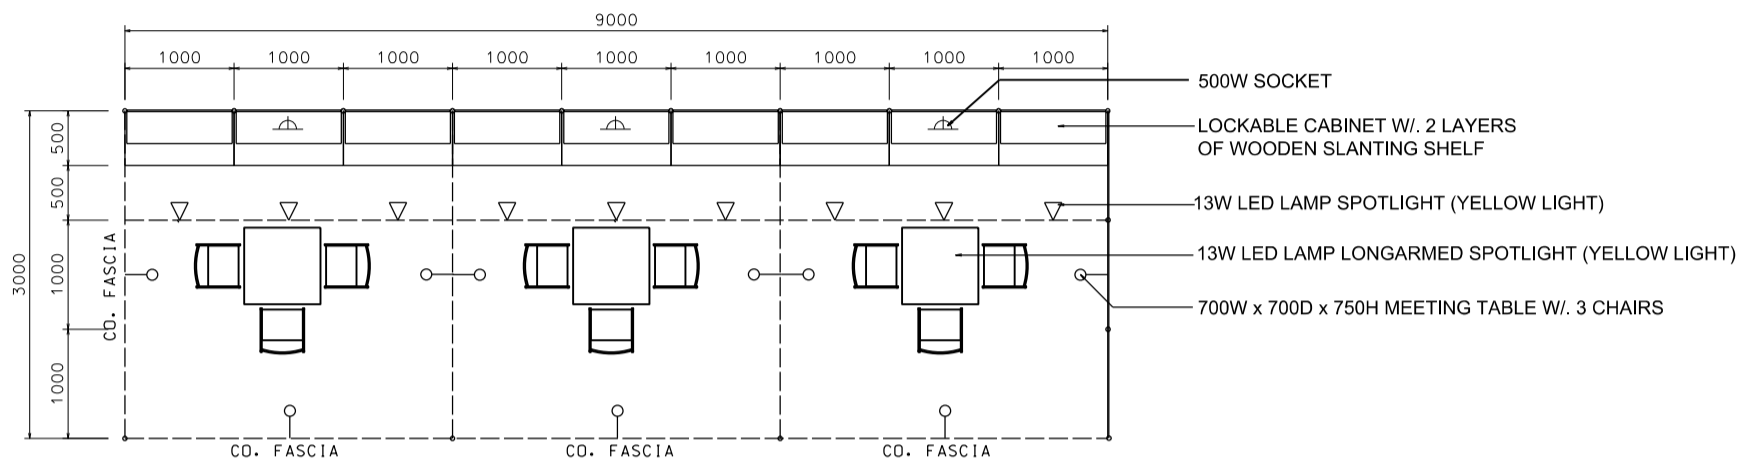

HKTDC World of Snacks

9M x 3M Standard Booth (A)

九米乘三米標準攤位(A)

BOOTH SPECIFICATIONS		QTY.
	1000W x 500D x 750H CABINET	9
	3000W x 300D SLOPE WOODEN DISPLAY SHELF	6
	700W x 700D x 750H MEETING TABLE	3
	BLACK LEATHER CHAIR	9
	13W LED LAMP SPOTLIGHT (YELLOW LIGHT)	9
	13W LED LAMP LONGARMED SPOTLIGHT (YELLOW LIGHT)	9
	500W SOCKET	3
	CEILING BEAM	15M
	RUBBISH BIN & CARPET (27sqm.)	

*The Hong Kong Trade Development Council reserves the right to change the configuration if necessary.

*如有需要，香港貿易發展局有權更改攤位結構。

HKTDC World of Snacks

9M x 3M Left Corner Booth (A)

九米乘三米左邊角位攤位(A)

PLAN

PERSPECTIVE

ELEVATION

BOOTH SPECIFICATIONS		QTY.
	1000W x 500D x 750H CABINET	9
	3000W x 300D SLOPE WOODEN DISPLAY SHELF	6
	700W x 700D x 750H MEETING TABLE	3
	BLACK LEATHER CHAIR	9
	13W LED LAMP SPOTLIGHT (YELLOW LIGHT)	9
	13W LED LAMP LONGARMED SPOTLIGHT (YELLOW LIGHT)	9
	500W SOCKET	3
	CEILING BEAM	15M
	RUBBISH BIN & CARPET (27sqm.)	

*The Hong Kong Trade Development Council reserves the right to change the configuration if necessary.
*如有需要，香港貿易發展局有權更改攤位結構。

HKTDC World of Snacks

9M x 3M Right Corner Booth (A)

九米乘三米右邊角位攤位(A)

BOOTH SPECIFICATIONS		QTY.
	1000W x 500D x 750H CABINET	9
	3000W x 300D SLOPE WOODEN DISPLAY SHELF	6
	700W x 700D x 750H MEETING TABLE	3
	BLACK LEATHER CHAIR	9
	13W LED LAMP SPOTLIGHT (YELLOW LIGHT)	9
	13W LED LAMP LONGARMED SPOTLIGHT (YELLOW LIGHT)	9
	500W SOCKET	3
	CEILING BEAM	15M
	RUBBISH BIN & CARPET (27sqm.)	