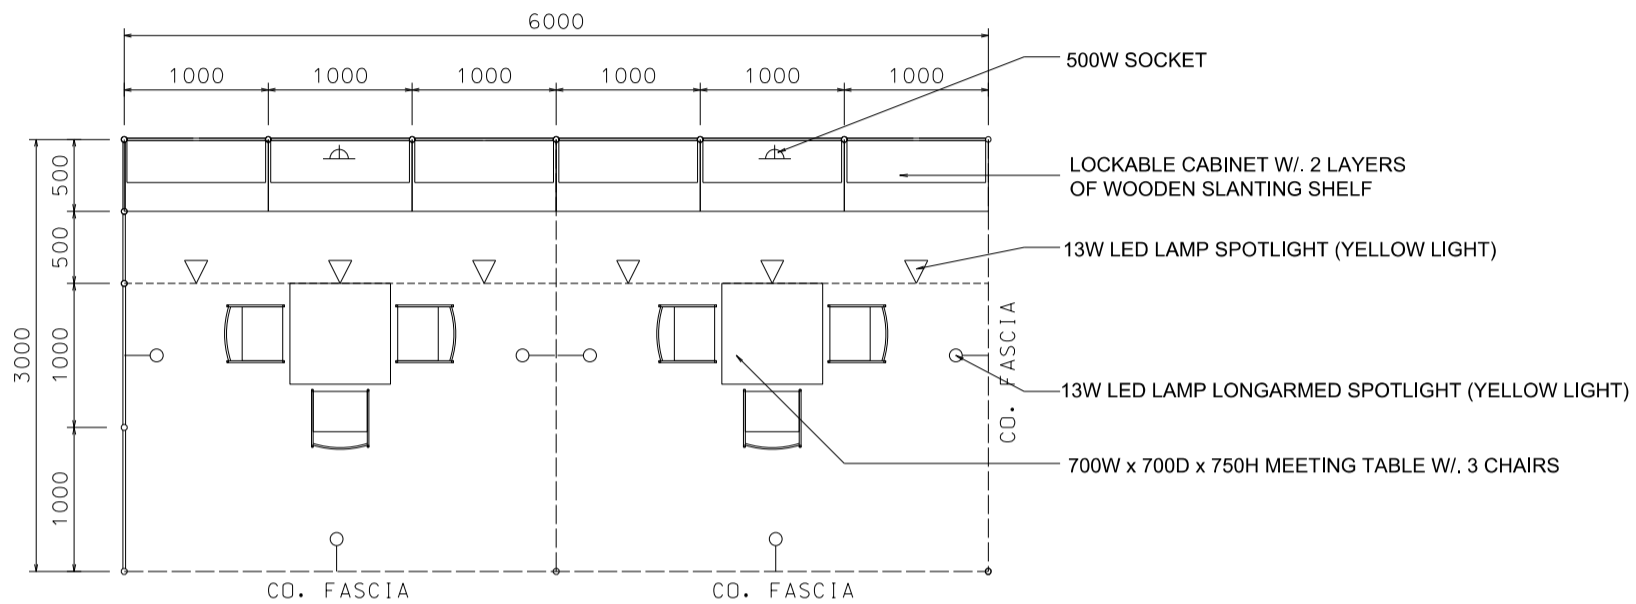

## 6M x 3M Standard Booth (A)

六米乘三米標準攤位 (A)

BOOTH SPECIFICATIONS		QTY.
	1000W x 500D x 750H CABINET	6
	3000W x 300D SLOPE WOODEN DISPLAY SHELF	4
	700W x 700D x 750H MEETING TABLE	2
	BLACK LEATHER CHAIR	6
	13W LED LAMP SPOTLIGHT (YELLOW LIGHT)	6
	13W LED LAMP LONGARMED SPOTLIGHT (YELLOW LIGHT)	6
	500W SOCKET	2
	CEILING BEAM	9M
	RUBBISH BIN & CARPET (18sqm.)	

## 6M x 3M Left Corner Booth (A)

六米乘三米左邊角位攤位(A)

PLAN

PERSPECTIVE

ELEVATION

BOOTH SPECIFICATIONS		QTY.
	1000W x 500D x 750H CABINET	6
	3000W x 300D SLOPE WOODEN DISPLAY SHELF	4
	700W x 700D x 750H MEETING TABLE	2
	BLACK LEATHER CHAIR	6
	13W LED LAMP SPOTLIGHT (YELLOW LIGHT)	6
	13W LED LAMP LONGARMED SPOTLIGHT (YELLOW LIGHT)	6
	500W SOCKET	2
	CEILING BEAM	9M
	RUBBISH BIN & CARPET (18sqm.)	

## 6M x 3M Right Corner Booth (A)

六米乘三米右邊角位攤位 (A)

BOOTH SPECIFICATIONS		QTY.
	1000W x 500D x 750H CABINET	6
	3000W x 300D SLOPE WOODEN DISPLAY SHELF	4
	700W x 700D x 750H MEETING TABLE	2
	BLACK LEATHER CHAIR	6
	13W LED LAMP SPOTLIGHT (YELLOW LIGHT)	6
	13W LED LAMP LONGARMED SPOTLIGHT (YELLOW LIGHT)	6
	500W SOCKET	2
	CEILING BEAM	9M
	RUBBISH BIN & CARPET (18sqm.)	