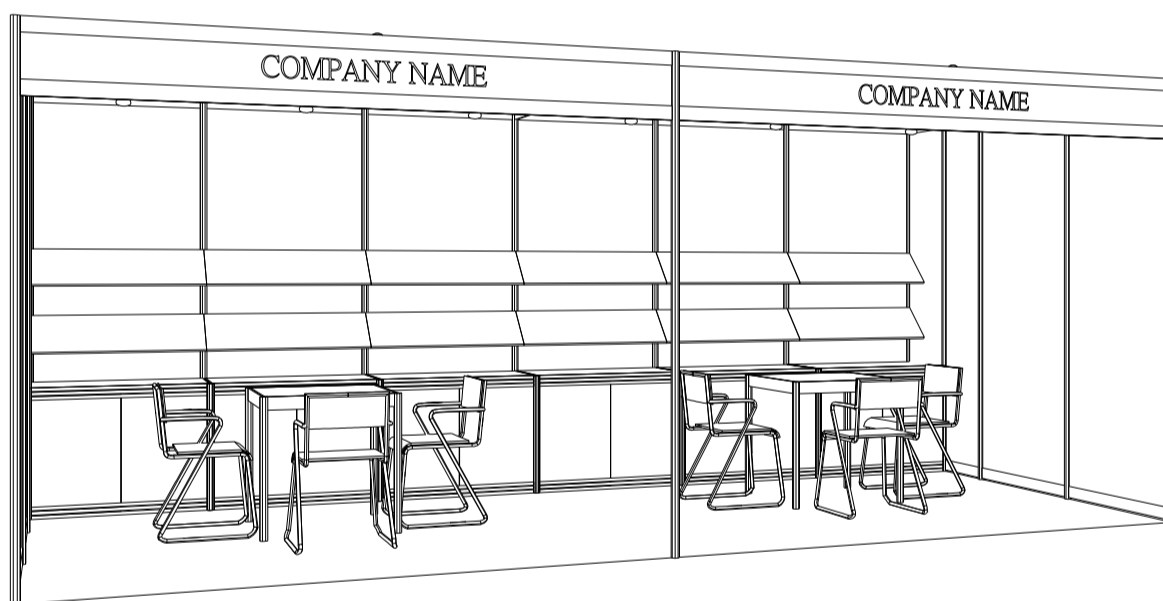

## 6M x 3M Standard Booth (A)

六米乘三米標準攤位 (A)

BOOTH SPECIFICATIONS		QTY.
	1000W x 500D x 750H CABINET	6
	3000W x 300D SLOPE WOODEN DISPLAY SHELF	4
	700W x 700D x 750H MEETING TABLE	2
	BLACK LEATHER CHAIR	6
	13W LED LAMP SPOTLIGHT (YELLOW LIGHT)	6
	13W LED LAMP LONGARMED SPOTLIGHT (YELLOW LIGHT)	6
	500W SOCKET	2
	CEILING BEAM	9M
	RUBBISH BIN & CARPET (18sqm.)	

## 6M x 3M Left Corner Booth (A)

六米乘三米左邊角位攤位(A)

PLAN

PERSPECTIVE

ELEVATION

BOOTH SPECIFICATIONS		QTY.
	1000W x 500D x 750H CABINET	6
	3000W x 300D SLOPE WOODEN DISPLAY SHELF	4
	700W x 700D x 750H MEETING TABLE	2
	BLACK LEATHER CHAIR	6
	13W LED LAMP SPOTLIGHT (YELLOW LIGHT)	6
	13W LED LAMP LONGARMED SPOTLIGHT (YELLOW LIGHT)	6
	500W SOCKET	2
	CEILING BEAM	9M
	RUBBISH BIN & CARPET (18sqm.)	

## 6M x 3M Right Corner Booth (A)

六米乘三米右邊角位攤位 (A)

BOOTH SPECIFICATIONS		QTY.
	1000W x 500D x 750H CABINET	6
	3000W x 300D SLOPE WOODEN DISPLAY SHELF	4
	700W x 700D x 750H MEETING TABLE	2
	BLACK LEATHER CHAIR	6
	13W LED LAMP SPOTLIGHT (YELLOW LIGHT)	6
	13W LED LAMP LONGARMED SPOTLIGHT (YELLOW LIGHT)	6
	500W SOCKET	2
	CEILING BEAM	9M
	RUBBISH BIN & CARPET (18sqm.)	