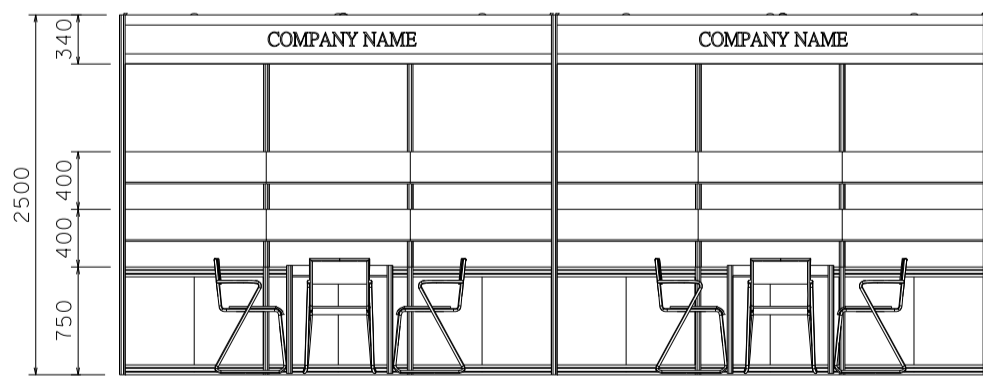

## 6M x 3M Standard Booth (A)

六米乘三米標準攤位 (A)

BOOTH SPECIFICATIONS		QTY.
	1000W x 500D x 750H CABINET	6
	3000W x 300D SLOPE WOODEN DISPLAY SHELF	4
	700W x 700D x 750H MEETING TABLE	2
	BLACK LEATHER CHAIR	6
	13W LED LAMP SPOTLIGHT (YELLOW LIGHT)	6
	13W LED LAMP LONGARMED SPOTLIGHT (YELLOW LIGHT)	6
	500W SOCKET	2
	CEILING BEAM	9M
	RUBBISH BIN & CARPET (18sqm.)	

## 6M x 3M Left Corner Booth (A)

六米乘三米左邊角位攤位(A)

PLAN

PERSPECTIVE

ELEVATION

BOOTH SPECIFICATIONS		QTY.
	1000W x 500D x 750H CABINET	6
	3000W x 300D SLOPE WOODEN DISPLAY SHELF	4
	700W x 700D x 750H MEETING TABLE	2
	BLACK LEATHER CHAIR	6
	13W LED LAMP SPOTLIGHT (YELLOW LIGHT)	6
	13W LED LAMP LONGARMED SPOTLIGHT (YELLOW LIGHT)	6
	500W SOCKET	2
	CEILING BEAM	9M
	RUBBISH BIN & CARPET (18sqm.)	

## 6M x 3M Right Corner Booth (A)

六米乘三米右邊角位攤位 (A)

BOOTH SPECIFICATIONS		QTY.
	1000W x 500D x 750H CABINET	6
	3000W x 300D SLOPE WOODEN DISPLAY SHELF	4
	700W x 700D x 750H MEETING TABLE	2
	BLACK LEATHER CHAIR	6
	13W LED LAMP SPOTLIGHT (YELLOW LIGHT)	6
	13W LED LAMP LONGARMED SPOTLIGHT (YELLOW LIGHT)	6
	500W SOCKET	2
	CEILING BEAM	9M
	RUBBISH BIN & CARPET (18sqm.)	