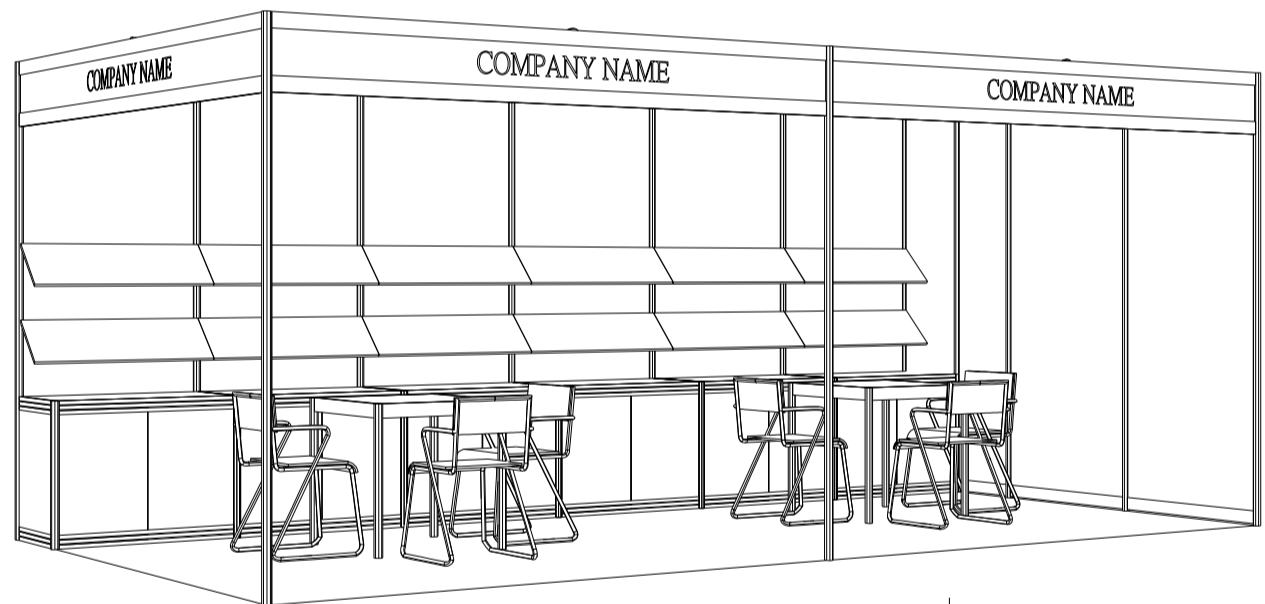

## 6M x 3M Standard Booth (A)

六米乘三米標準攤位 (A)

BOOTH SPECIFICATIONS		QTY.
	1000W x 500D x 750H CABINET	6
	3000W x 300D SLOPE WOODEN DISPLAY SHELF	4
	700W x 700D x 750H MEETING TABLE	2
	BLACK LEATHER CHAIR	6
	13W LED LAMP SPOTLIGHT (YELLOW LIGHT)	6
	13W LED LAMP LONGARMED SPOTLIGHT (YELLOW LIGHT)	6
	500W SOCKET	2
	CEILING BEAM	9M
	RUBBISH BIN & CARPET (18sqm.)	

## 6M x 3M Left Corner Booth (A)

六米乘三米左邊角位攤位(A)

PLAN

PERSPECTIVE

ELEVATION

BOOTH SPECIFICATIONS		QTY.
	1000W x 500D x 750H CABINET	6
	3000W x 300D SLOPE WOODEN DISPLAY SHELF	4
	700W x 700D x 750H MEETING TABLE	2
	BLACK LEATHER CHAIR	6
	13W LED LAMP SPOTLIGHT (YELLOW LIGHT)	6
	13W LED LAMP LONGARMED SPOTLIGHT (YELLOW LIGHT)	6
	500W SOCKET	2
	CEILING BEAM	9M
	RUBBISH BIN & CARPET (18sqm.)	

## 6M x 3M Right Corner Booth (A)

六米乘三米右邊角位攤位 (A)

BOOTH SPECIFICATIONS		QTY.
	1000W x 500D x 750H CABINET	6
	3000W x 300D SLOPE WOODEN DISPLAY SHELF	4
	700W x 700D x 750H MEETING TABLE	2
	BLACK LEATHER CHAIR	6
	13W LED LAMP SPOTLIGHT (YELLOW LIGHT)	6
	13W LED LAMP LONGARMED SPOTLIGHT (YELLOW LIGHT)	6
	500W SOCKET	2
	CEILING BEAM	9M
	RUBBISH BIN & CARPET (18sqm.)	