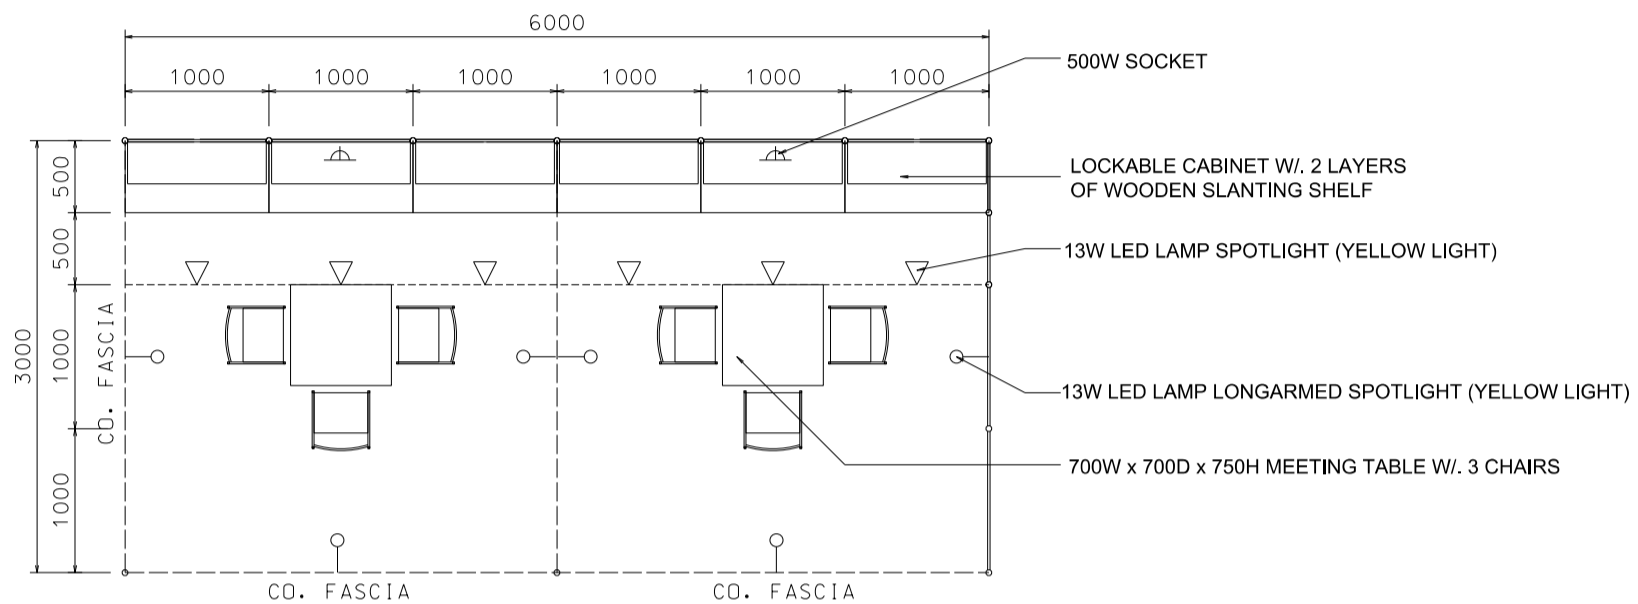

## 6M x 3M Standard Booth (A)

六米乘三米標準攤位 (A)

BOOTH SPECIFICATIONS		QTY.
	1000W x 500D x 750H CABINET	6
	3000W x 300D SLOPE WOODEN DISPLAY SHELF	4
	700W x 700D x 750H MEETING TABLE	2
	BLACK LEATHER CHAIR	6
	13W LED LAMP SPOTLIGHT (YELLOW LIGHT)	6
	13W LED LAMP LONGARMED SPOTLIGHT (YELLOW LIGHT)	6
	500W SOCKET	2
	CEILING BEAM	9M
	RUBBISH BIN & CARPET (18sqm.)	

## 6M x 3M Left Corner Booth (A)

六米乘三米左邊角位攤位(A)

PLAN

PERSPECTIVE

ELEVATION

BOOTH SPECIFICATIONS		QTY.
	1000W x 500D x 750H CABINET	6
	3000W x 300D SLOPE WOODEN DISPLAY SHELF	4
	700W x 700D x 750H MEETING TABLE	2
	BLACK LEATHER CHAIR	6
	13W LED LAMP SPOTLIGHT (YELLOW LIGHT)	6
	13W LED LAMP LONGARMED SPOTLIGHT (YELLOW LIGHT)	6
	500W SOCKET	2
	CEILING BEAM	9M
	RUBBISH BIN & CARPET (18sqm.)	

## 6M x 3M Right Corner Booth (A)

六米乘三米右邊角位攤位 (A)

BOOTH SPECIFICATIONS		QTY.
	1000W x 500D x 750H CABINET	6
	3000W x 300D SLOPE WOODEN DISPLAY SHELF	4
	700W x 700D x 750H MEETING TABLE	2
	BLACK LEATHER CHAIR	6
	13W LED LAMP SPOTLIGHT (YELLOW LIGHT)	6
	13W LED LAMP LONGARMED SPOTLIGHT (YELLOW LIGHT)	6
	500W SOCKET	2
	CEILING BEAM	9M
	RUBBISH BIN & CARPET (18sqm.)	