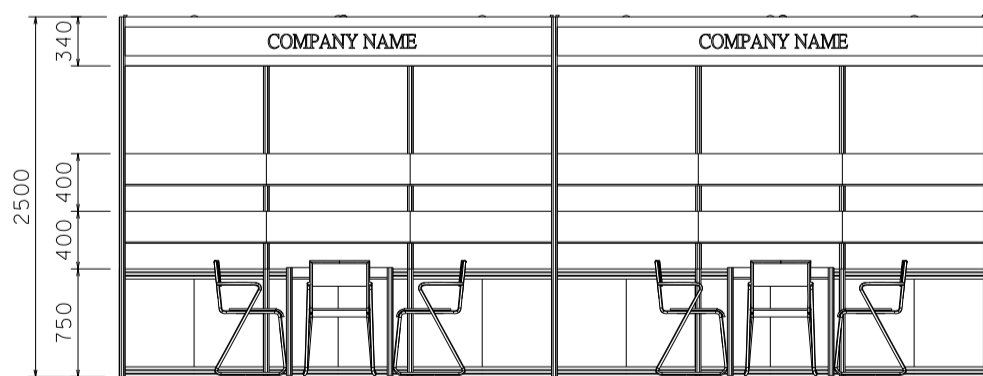

## 6M x 3M Standard Booth (A)

六米乘三米標準攤位 (A)

BOOTH SPECIFICATIONS		QTY.
	1000W x 500D x 750H CABINET	6
	3000W x 300D SLOPE WOODEN DISPLAY SHELF	4
	700W x 700D x 750H MEETING TABLE	2
	BLACK LEATHER CHAIR	6
	13W LED LAMP SPOTLIGHT (YELLOW LIGHT)	6
	13W LED LAMP LONGARMED SPOTLIGHT (YELLOW LIGHT)	6
	500W SOCKET	2
	CEILING BEAM	9M
	RUBBISH BIN & CARPET (18sqm.)	

## 6M x 3M Left Corner Booth (A)

六米乘三米左邊角位攤位(A)

PLAN

PERSPECTIVE

ELEVATION

BOOTH SPECIFICATIONS		QTY.
	1000W x 500D x 750H CABINET	6
	3000W x 300D SLOPE WOODEN DISPLAY SHELF	4
	700W x 700D x 750H MEETING TABLE	2
	BLACK LEATHER CHAIR	6
	13W LED LAMP SPOTLIGHT (YELLOW LIGHT)	6
	13W LED LAMP LONGARMED SPOTLIGHT (YELLOW LIGHT)	6
	500W SOCKET	2
	CEILING BEAM	9M
	RUBBISH BIN & CARPET (18sqm.)	

## 6M x 3M Right Corner Booth (A)

六米乘三米右邊角位攤位 (A)

BOOTH SPECIFICATIONS		QTY.
	1000W x 500D x 750H CABINET	6
	3000W x 300D SLOPE WOODEN DISPLAY SHELF	4
	700W x 700D x 750H MEETING TABLE	2
	BLACK LEATHER CHAIR	6
	13W LED LAMP SPOTLIGHT (YELLOW LIGHT)	6
	13W LED LAMP LONGARMED SPOTLIGHT (YELLOW LIGHT)	6
	500W SOCKET	2
	CEILING BEAM	9M
	RUBBISH BIN & CARPET (18sqm.)	