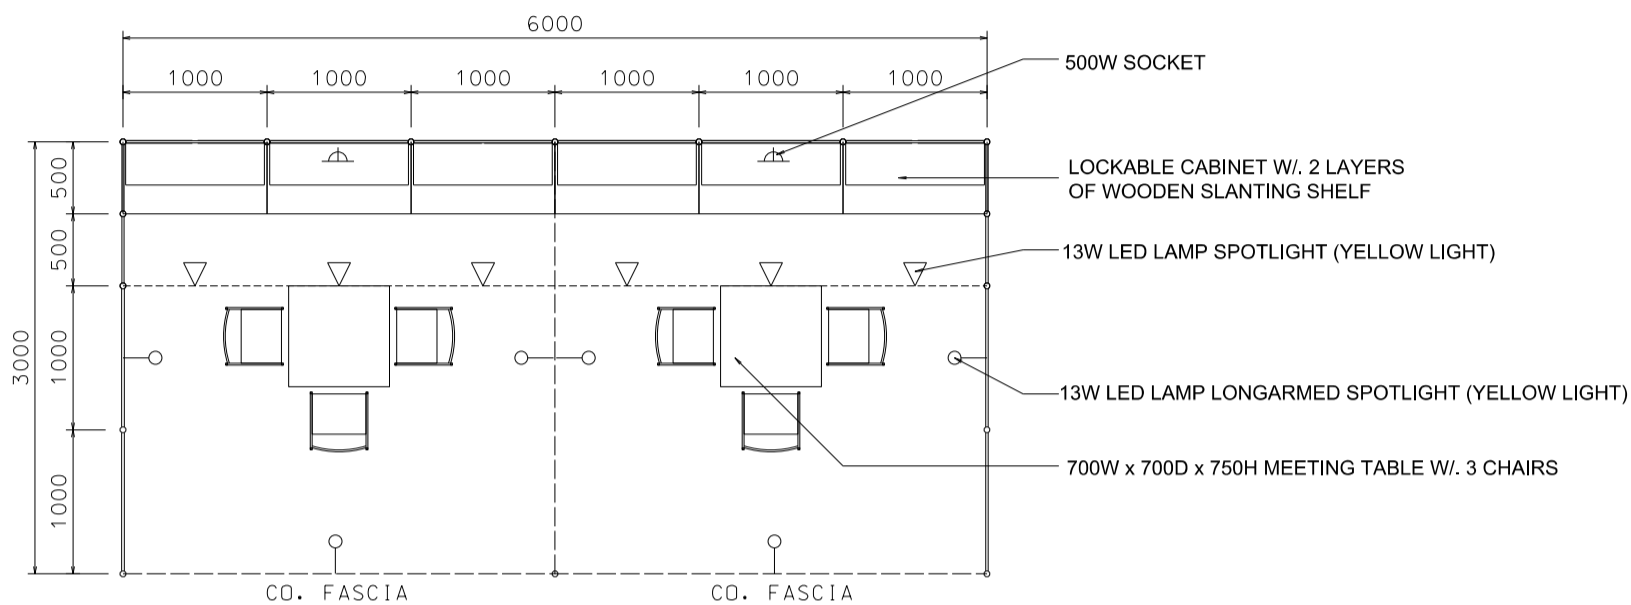

## 6M x 3M Standard Booth (A)

六米乘三米標準攤位 (A)

BOOTH SPECIFICATIONS		QTY.
	1000W x 500D x 750H CABINET	6
	3000W x 300D SLOPE WOODEN DISPLAY SHELF	4
	700W x 700D x 750H MEETING TABLE	2
	BLACK LEATHER CHAIR	6
	13W LED LAMP SPOTLIGHT (YELLOW LIGHT)	6
	13W LED LAMP LONGARMED SPOTLIGHT (YELLOW LIGHT)	6
	500W SOCKET	2
	CEILING BEAM	9M
	RUBBISH BIN & CARPET (18sqm.)	

## 6M x 3M Left Corner Booth (A)

六米乘三米左邊角位攤位(A)

PLAN

PERSPECTIVE

ELEVATION

BOOTH SPECIFICATIONS		QTY.
	1000W x 500D x 750H CABINET	6
	3000W x 300D SLOPE WOODEN DISPLAY SHELF	4
	700W x 700D x 750H MEETING TABLE	2
	BLACK LEATHER CHAIR	6
	13W LED LAMP SPOTLIGHT (YELLOW LIGHT)	6
	13W LED LAMP LONGARMED SPOTLIGHT (YELLOW LIGHT)	6
	500W SOCKET	2
	CEILING BEAM	9M
	RUBBISH BIN & CARPET (18sqm.)	

## 6M x 3M Right Corner Booth (A)

六米乘三米右邊角位攤位 (A)

BOOTH SPECIFICATIONS		QTY.
	1000W x 500D x 750H CABINET	6
	3000W x 300D SLOPE WOODEN DISPLAY SHELF	4
	700W x 700D x 750H MEETING TABLE	2
	BLACK LEATHER CHAIR	6
	13W LED LAMP SPOTLIGHT (YELLOW LIGHT)	6
	13W LED LAMP LONGARMED SPOTLIGHT (YELLOW LIGHT)	6
	500W SOCKET	2
	CEILING BEAM	9M
	RUBBISH BIN & CARPET (18sqm.)	