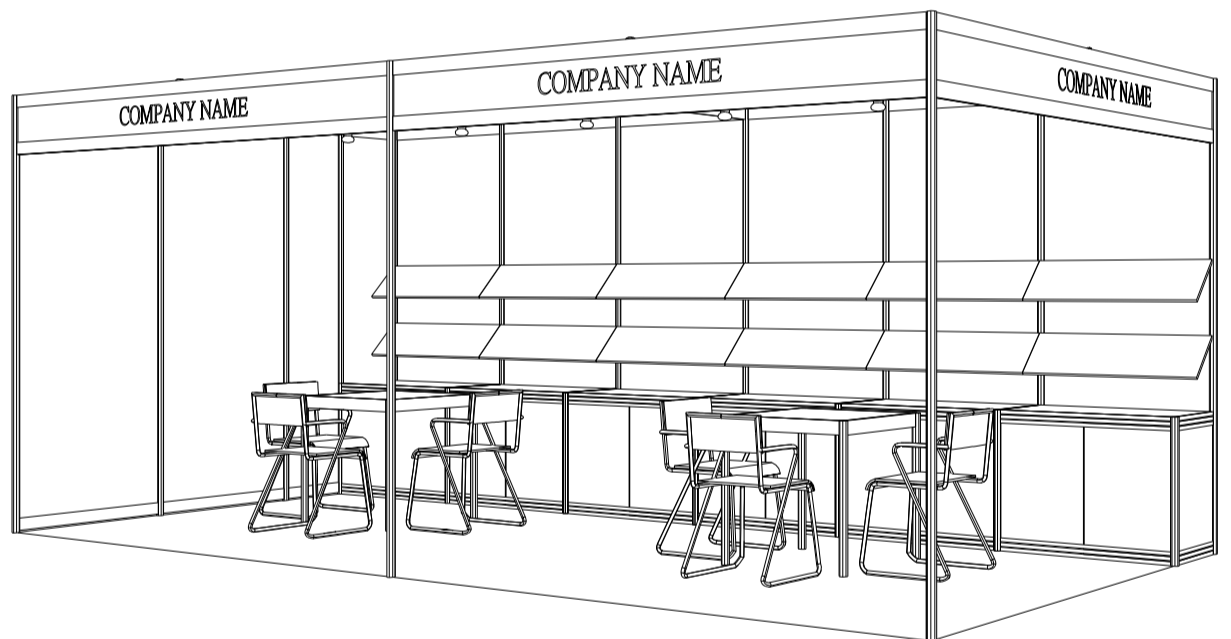

## 6M x 3M Standard Booth (A)

六米乘三米標準攤位 (A)

BOOTH SPECIFICATIONS		QTY.
	1000W x 500D x 750H CABINET	6
	3000W x 300D SLOPE WOODEN DISPLAY SHELF	4
	700W x 700D x 750H MEETING TABLE	2
	BLACK LEATHER CHAIR	6
	13W LED LAMP SPOTLIGHT (YELLOW LIGHT)	6
	13W LED LAMP LONGARMED SPOTLIGHT (YELLOW LIGHT)	6
	500W SOCKET	2
	CEILING BEAM	9M
	RUBBISH BIN & CARPET (18sqm.)	

## 6M x 3M Left Corner Booth (A)

六米乘三米左邊角位攤位(A)

PLAN

PERSPECTIVE

ELEVATION

BOOTH SPECIFICATIONS		QTY.
	1000W x 500D x 750H CABINET	6
	3000W x 300D SLOPE WOODEN DISPLAY SHELF	4
	700W x 700D x 750H MEETING TABLE	2
	BLACK LEATHER CHAIR	6
	13W LED LAMP SPOTLIGHT (YELLOW LIGHT)	6
	13W LED LAMP LONGARMED SPOTLIGHT (YELLOW LIGHT)	6
	500W SOCKET	2
	CEILING BEAM	9M
	RUBBISH BIN & CARPET (18sqm.)	

## 6M x 3M Right Corner Booth (A)

六米乘三米右邊角位攤位 (A)

BOOTH SPECIFICATIONS		QTY.
	1000W x 500D x 750H CABINET	6
	3000W x 300D SLOPE WOODEN DISPLAY SHELF	4
	700W x 700D x 750H MEETING TABLE	2
	BLACK LEATHER CHAIR	6
	13W LED LAMP SPOTLIGHT (YELLOW LIGHT)	6
	13W LED LAMP LONGARMED SPOTLIGHT (YELLOW LIGHT)	6
	500W SOCKET	2
	CEILING BEAM	9M
	RUBBISH BIN & CARPET (18sqm.)	