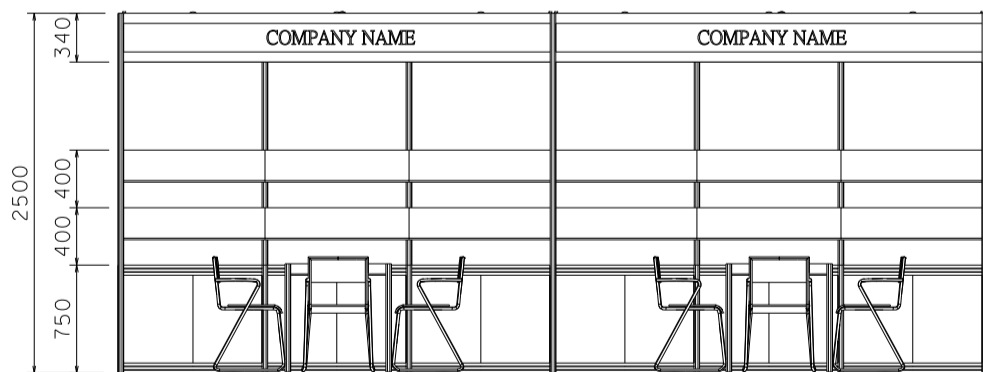

## 6M x 3M Standard Booth (A)

六米乘三米標準攤位 (A)

BOOTH SPECIFICATIONS		QTY.
	1000W x 500D x 750H CABINET	6
	3000W x 300D SLOPE WOODEN DISPLAY SHELF	4
	700W x 700D x 750H MEETING TABLE	2
	BLACK LEATHER CHAIR	6
	13W LED LAMP SPOTLIGHT (YELLOW LIGHT)	6
	13W LED LAMP LONGARMED SPOTLIGHT (YELLOW LIGHT)	6
	500W SOCKET	2
	CEILING BEAM	9M
	RUBBISH BIN & CARPET (18sqm.)	

## 6M x 3M Left Corner Booth (A)

六米乘三米左邊角位攤位(A)

PLAN

PERSPECTIVE

ELEVATION

BOOTH SPECIFICATIONS		QTY.
	1000W x 500D x 750H CABINET	6
	3000W x 300D SLOPE WOODEN DISPLAY SHELF	4
	700W x 700D x 750H MEETING TABLE	2
	BLACK LEATHER CHAIR	6
	13W LED LAMP SPOTLIGHT (YELLOW LIGHT)	6
	13W LED LAMP LONGARMED SPOTLIGHT (YELLOW LIGHT)	6
	500W SOCKET	2
	CEILING BEAM	9M
	RUBBISH BIN & CARPET (18sqm.)	

## 6M x 3M Right Corner Booth (A)

六米乘三米右邊角位攤位 (A)

BOOTH SPECIFICATIONS		QTY.
	1000W x 500D x 750H CABINET	6
	3000W x 300D SLOPE WOODEN DISPLAY SHELF	4
	700W x 700D x 750H MEETING TABLE	2
	BLACK LEATHER CHAIR	6
	13W LED LAMP SPOTLIGHT (YELLOW LIGHT)	6
	13W LED LAMP LONGARMED SPOTLIGHT (YELLOW LIGHT)	6
	500W SOCKET	2
	CEILING BEAM	9M
	RUBBISH BIN & CARPET (18sqm.)	